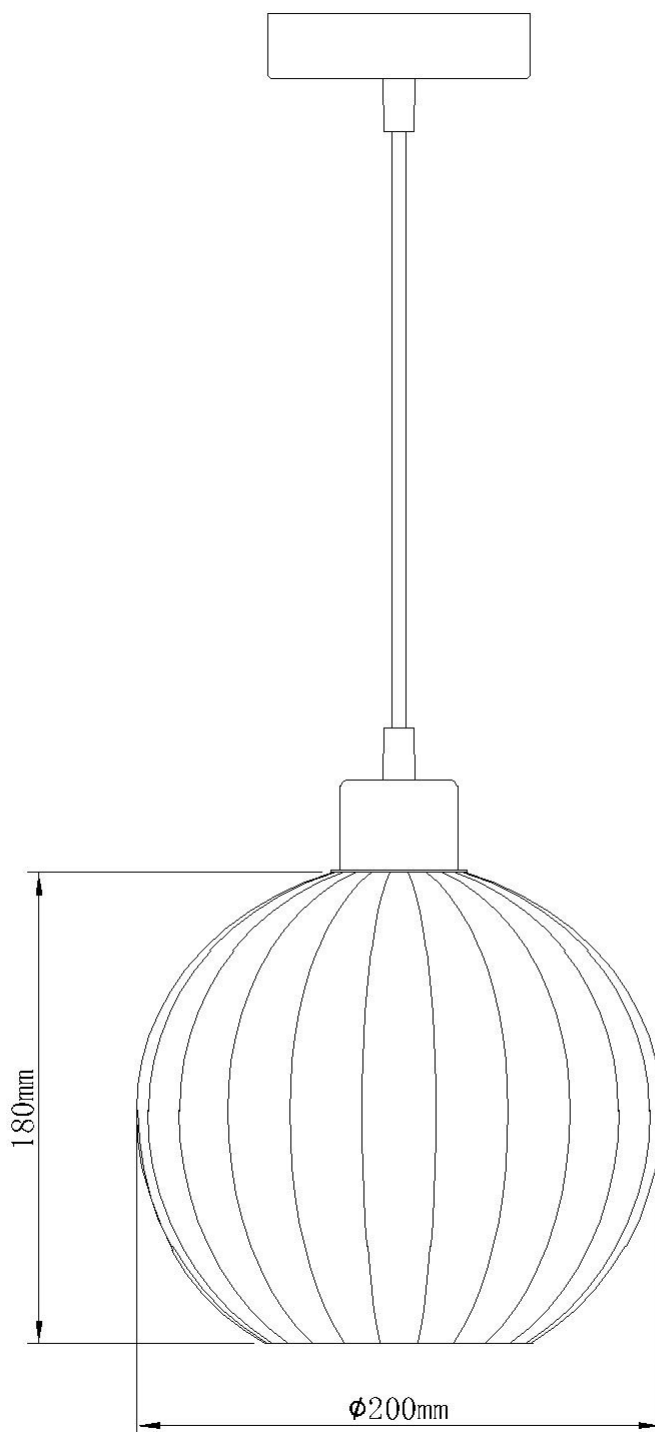

Betchley - Clear Ribbed Glass Globe with Black Pendant Fitting

---

## LIGHT SOURCE DATA

- 42W Max E27 ES (required)
- Lamp direction - Indirect
- Lamp shape - Standard
- Dimmable
- Energy class: Not applicable

## DIMENSION DATA

- Height 230 - 1290mm
- Diameter 200mm
  
- Weight 0.61kg

## CONTACT

[www.firstchoicelighting.co.uk](http://www.firstchoicelighting.co.uk)

[info@firstchoicelighting.co.uk](mailto:info@firstchoicelighting.co.uk)

Betchley - Clear Ribbed Glass Globe with Black Pendant Fitting