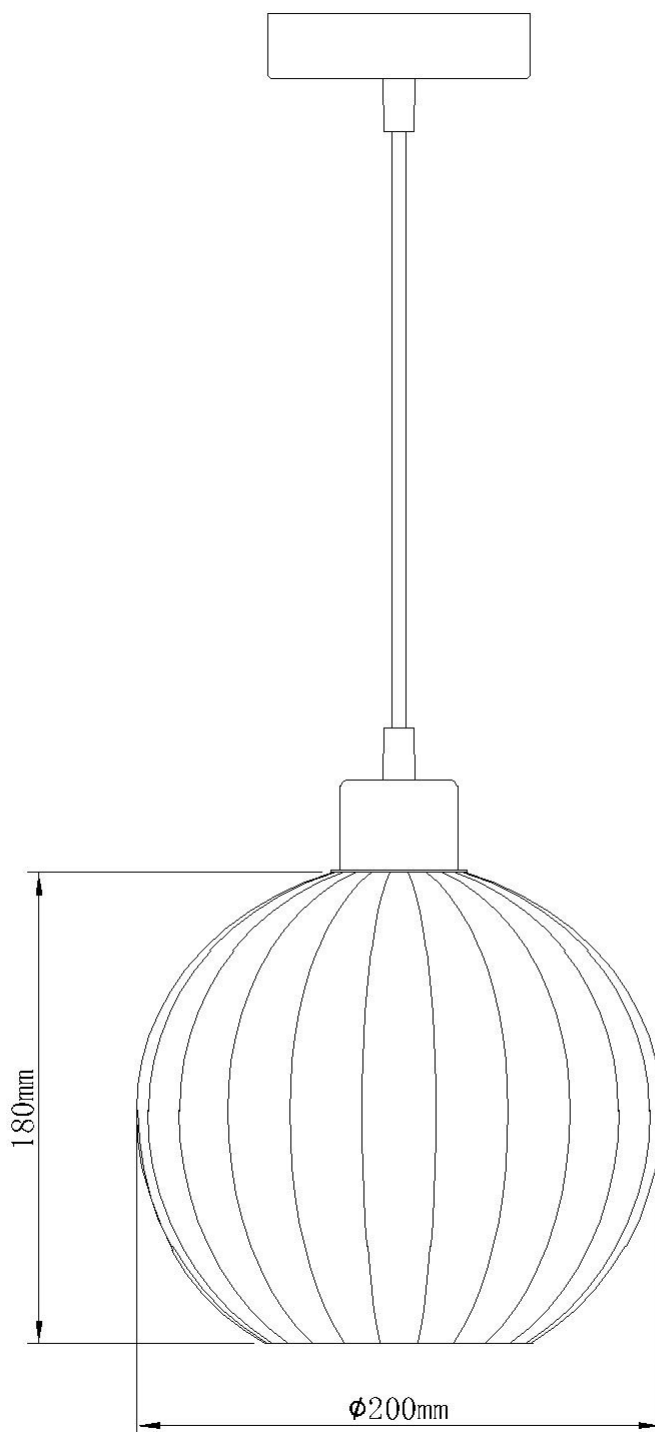

Set of 2 Betchley - Clear Ribbed Glass Globe with Black Pendants

CERTIFICATION

CONTACT

www.firstchoicelighting.co.uk

info@firstchoicelighting.co.uk