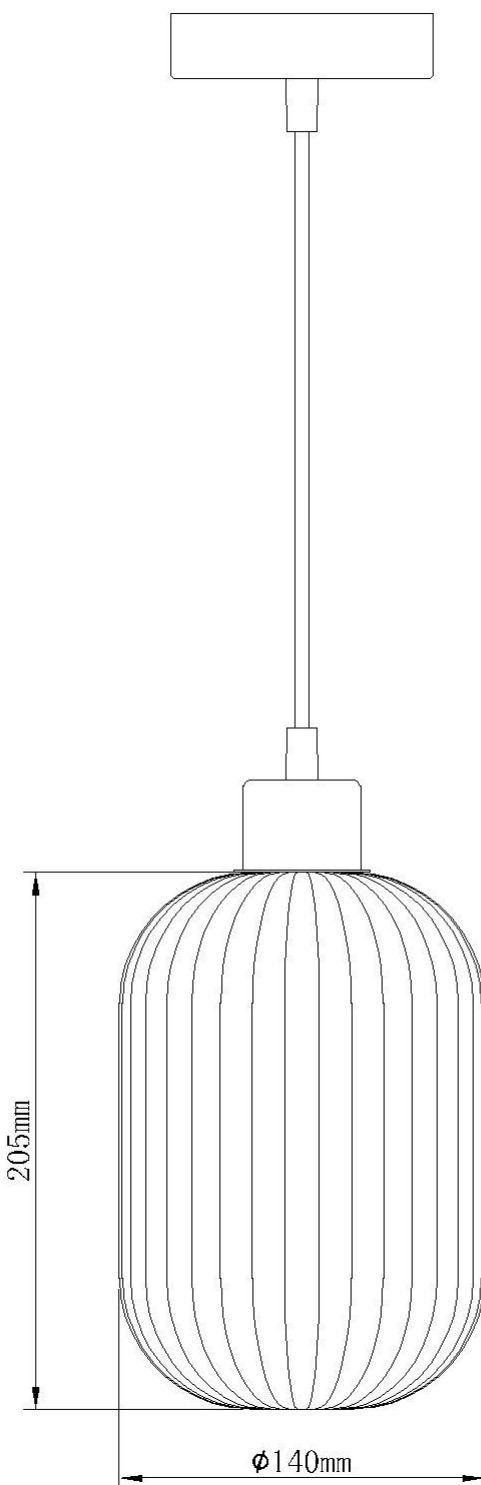

CERTIFICATION

CONTACT

www.firstchoicelighting.co.uk

info@firstchoicelighting.co.uk