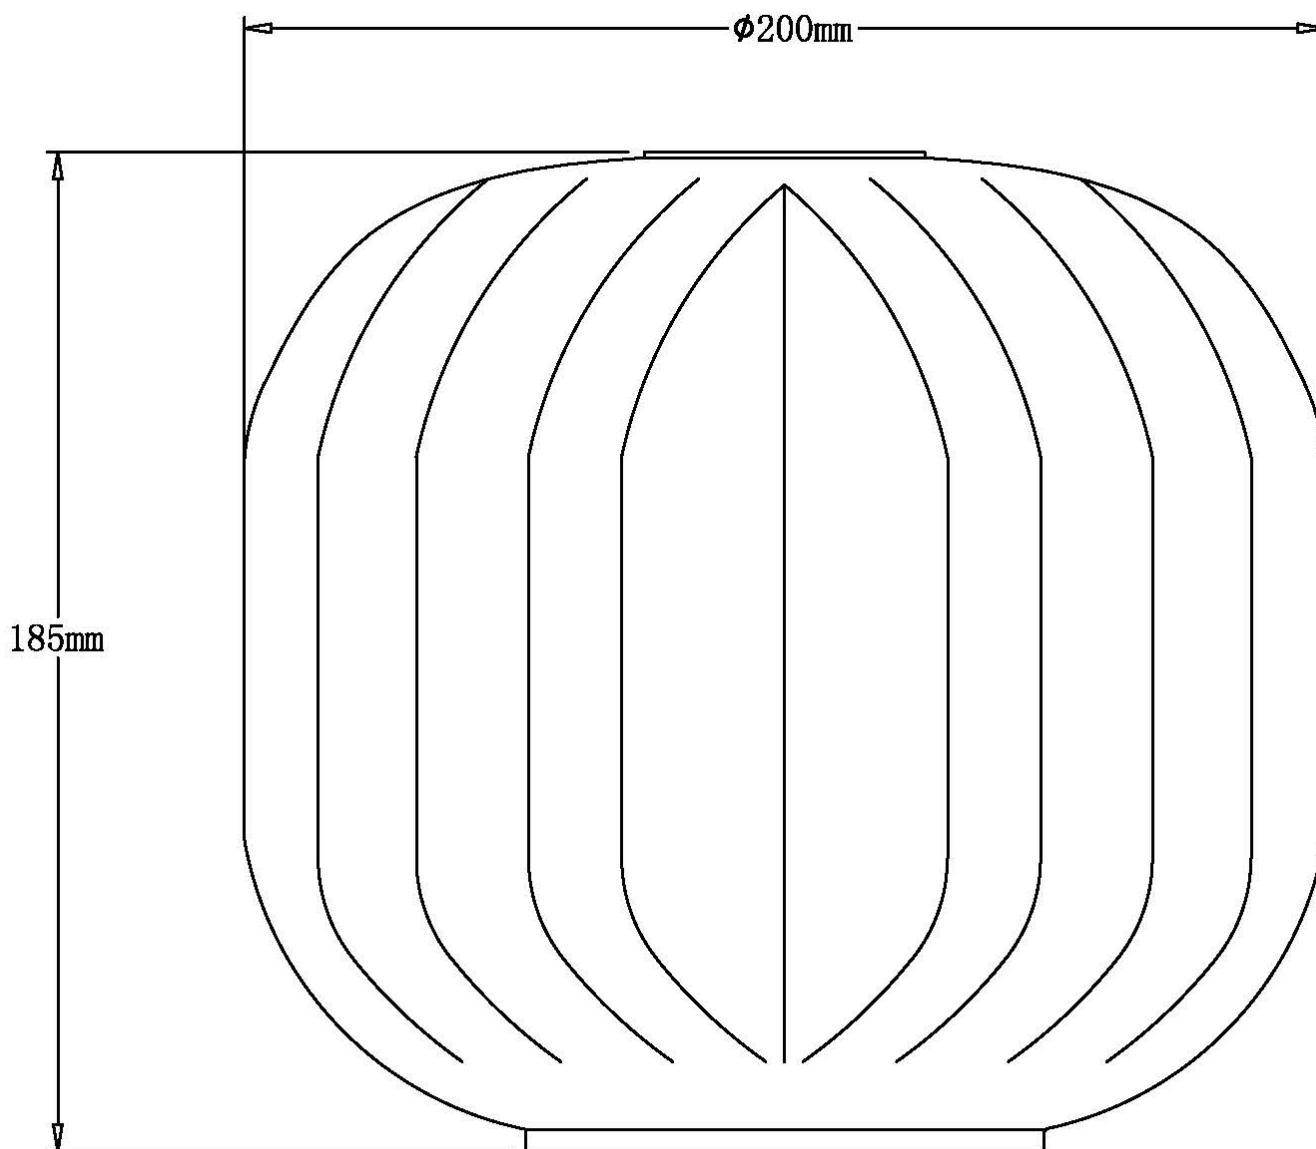

CERTIFICATION

CONTACT

www.firstchoicelighting.co.uk

info@firstchoicelighting.co.uk