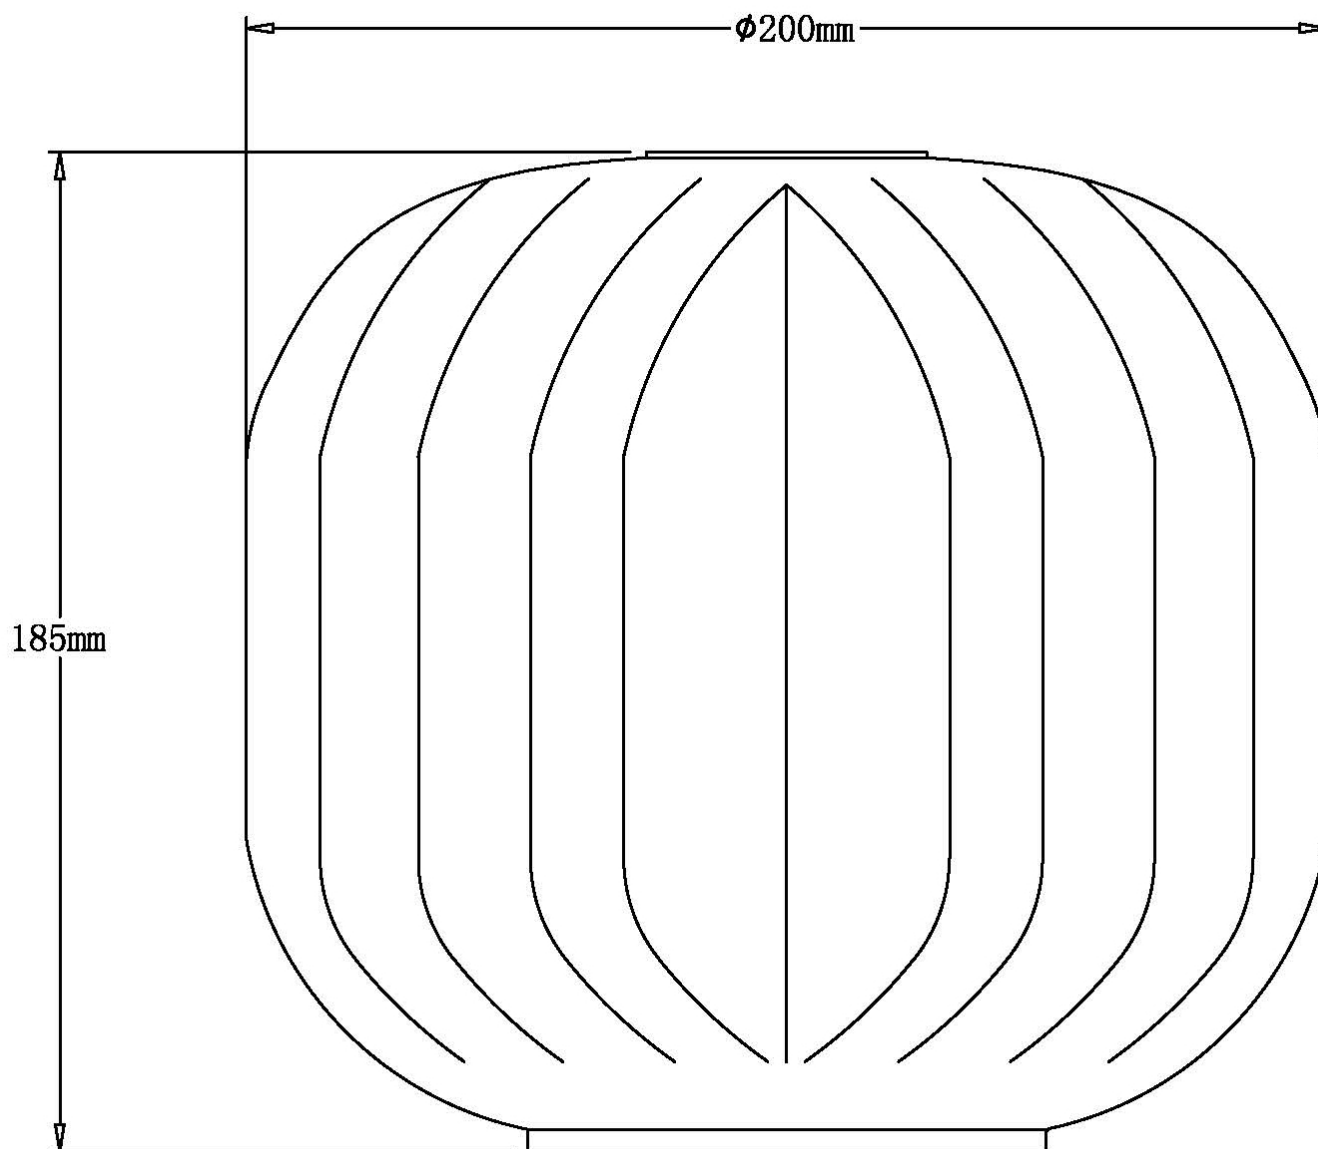

Set of 2 Bento - White Ribbed Glass with Black Pendant Fittings

CERTIFICATION

CONTACT

www.firstchoicelighting.co.uk

info@firstchoicelighting.co.uk