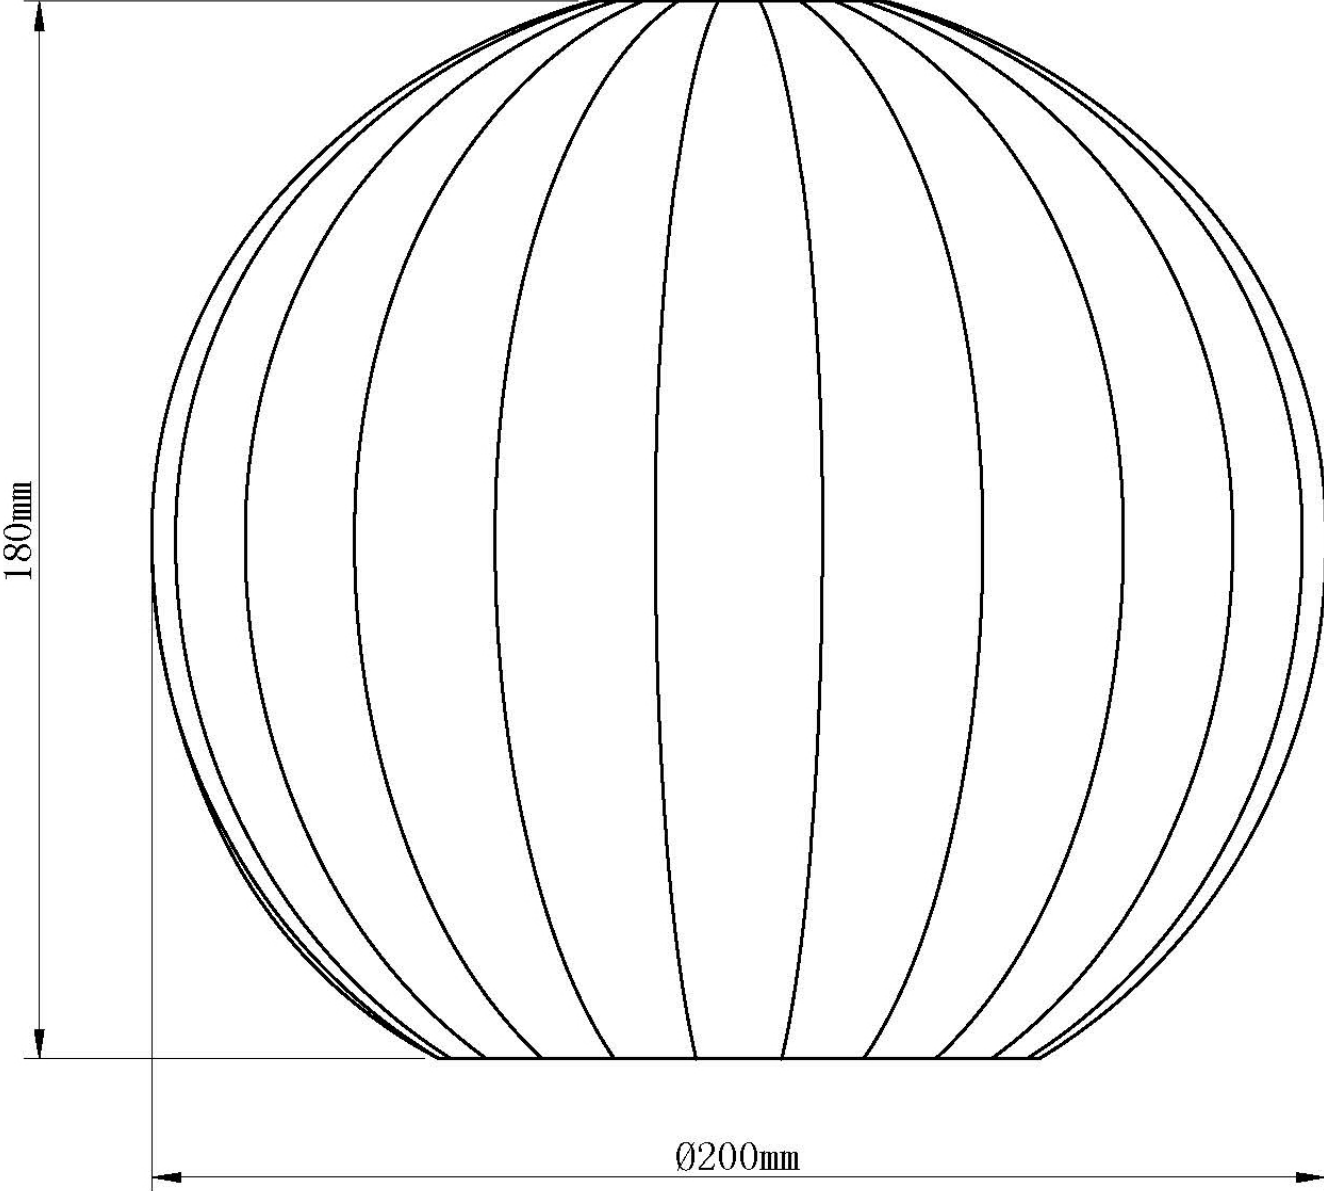

CERTIFICATION

CONTACT

www.firstchoicelighting.co.uk

info@firstchoicelighting.co.uk