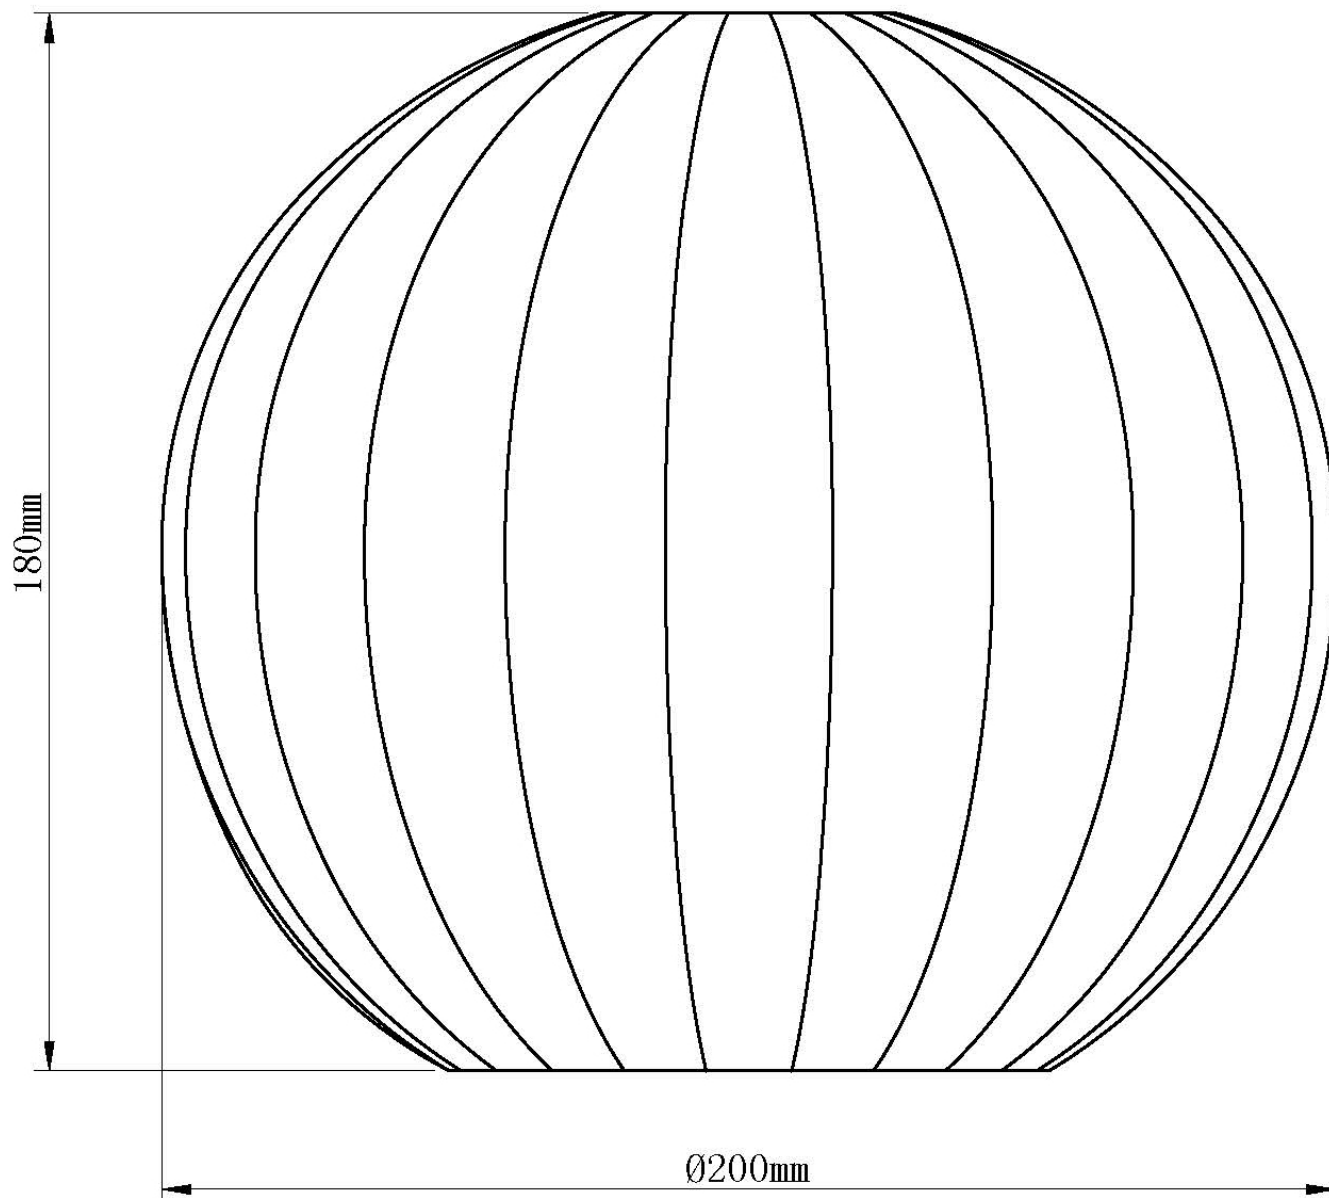

CERTIFICATION

CONTACT

www.firstchoicelighting.co.uk

info@firstchoicelighting.co.uk