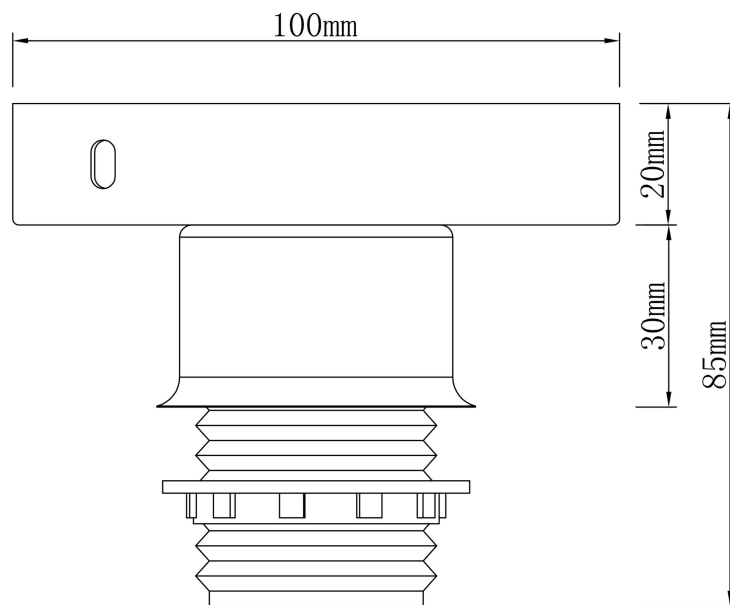

Set of 2 Cassidy - Black E27 Flush Mount Ceiling Lights for Shades

LIGHT SOURCE DATA

- 2 x 60W Max E27 ES (required)
- Lamp direction - Indirect
- Lamp shape - Standard
- Dimmable
- Energy class: Not applicable

DIMENSION DATA

- Height 85mm
- Diameter 100mm

- Weight 0.16kg

SPECIFICATION

- Manufacturer warranty for 2 years from date of purchase
- Matt black paint
- IP20
- No
- Class I - Single Insulated, Earthed
- 240V
- Assembly required? No
- UKCA Marking, Energy Efficient, Energy Saving

CERTIFICATION

CONTACT

www.firstchoicelighting.co.uk

info@firstchoicelighting.co.uk

FCL-27114X2

Set of 2 Cassidy - Black E27 Flush Mount Ceiling Lights for Shades

CERTIFICATION

CONTACT