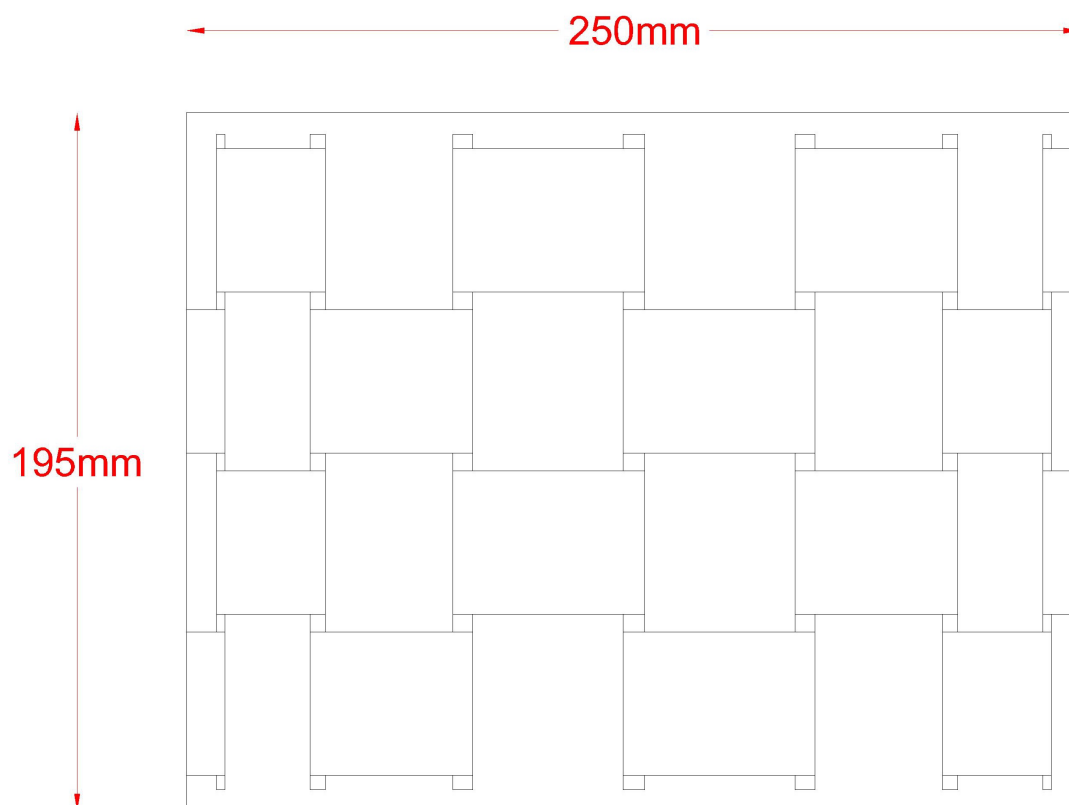

Set of 2 Warner - Grey Felt Weave Easy Fit Pendant Shades

LIGHT SOURCE DATA

- 2 x 60W Max B22 BC or E27 ES (required)
- Lamp direction - Indirect
- Lamp shape - Standard
- Dimmable
- Energy class: Not applicable

DIMENSION DATA

- Height 195mm
- Diameter 250mm

- Weight 0.29kg

SPECIFICATION

- Manufacturer warranty for 2 years from date of purchase
- Grey felt
- IP20
- No
- 240V
- Assembly required? No
- UKCA Marking, Energy Efficient, Energy Saving

CERTIFICATION

CONTACT

www.firstchoicelighting.co.uk

info@firstchoicelighting.co.uk

FCL-27118X2

Set of 2 Warner - Grey Felt Weave Easy Fit Pendant Shades

CERTIFICATION

CONTACT