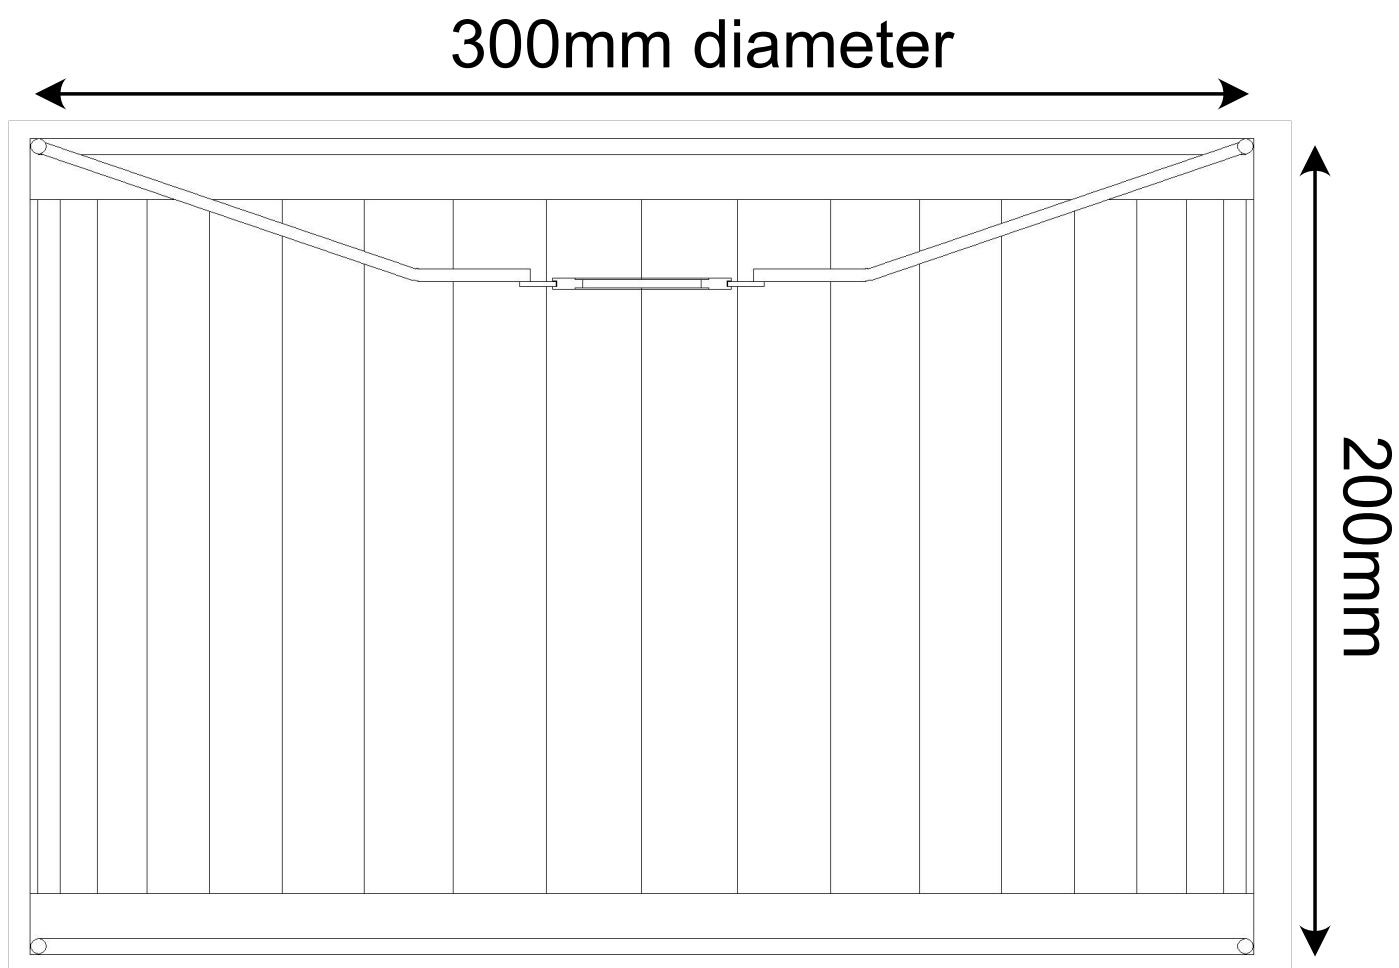

CERTIFICATION

CONTACT

www.firstchoicelighting.co.uk

info@firstchoicelighting.co.uk