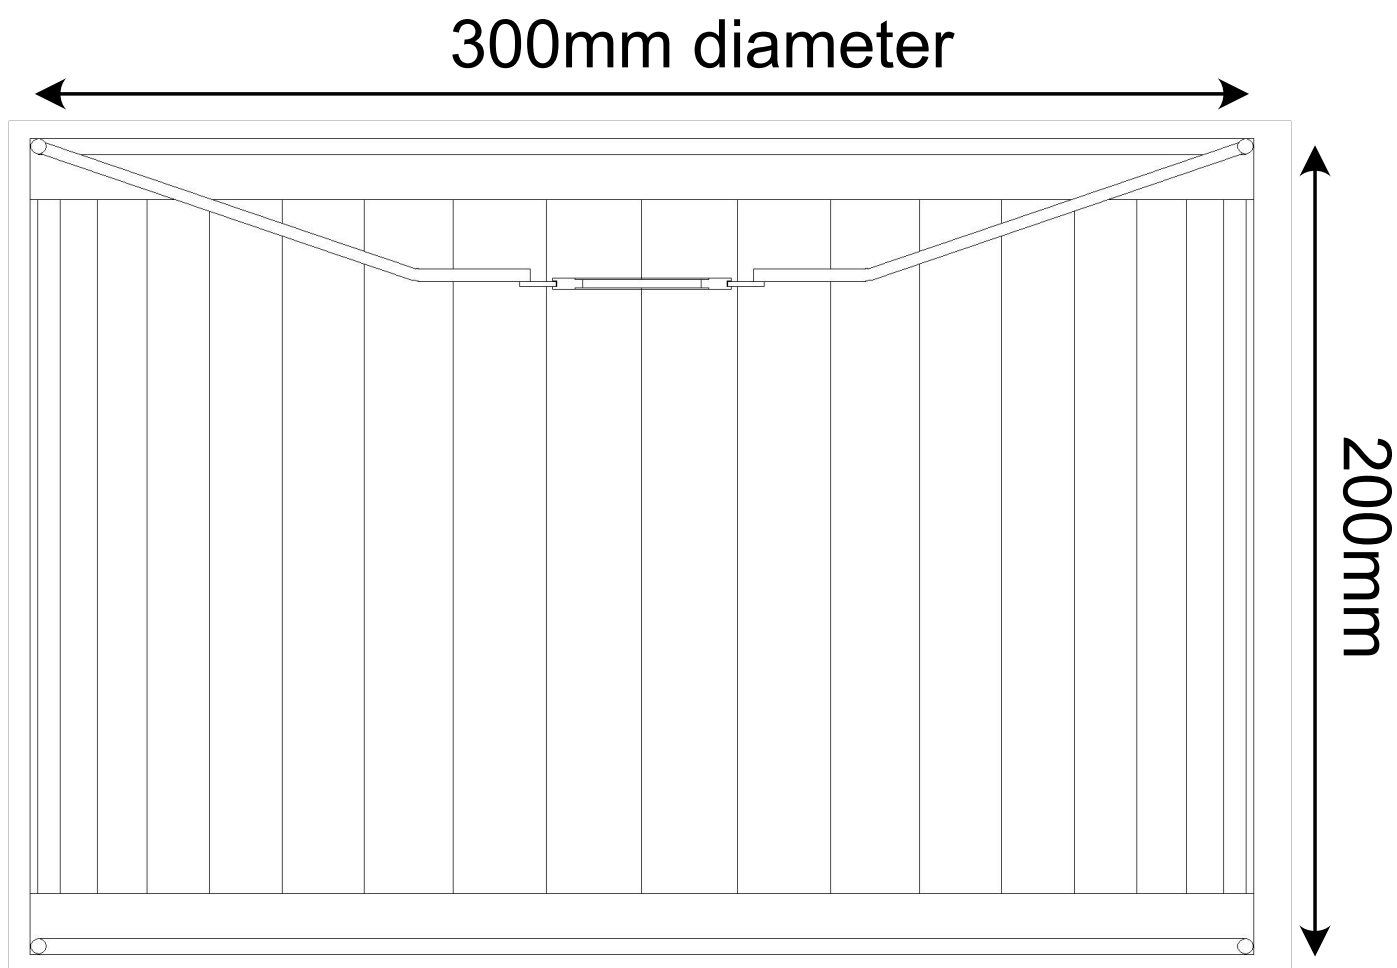

CERTIFICATION

CONTACT

www.firstchoicelighting.co.uk

info@firstchoicelighting.co.uk