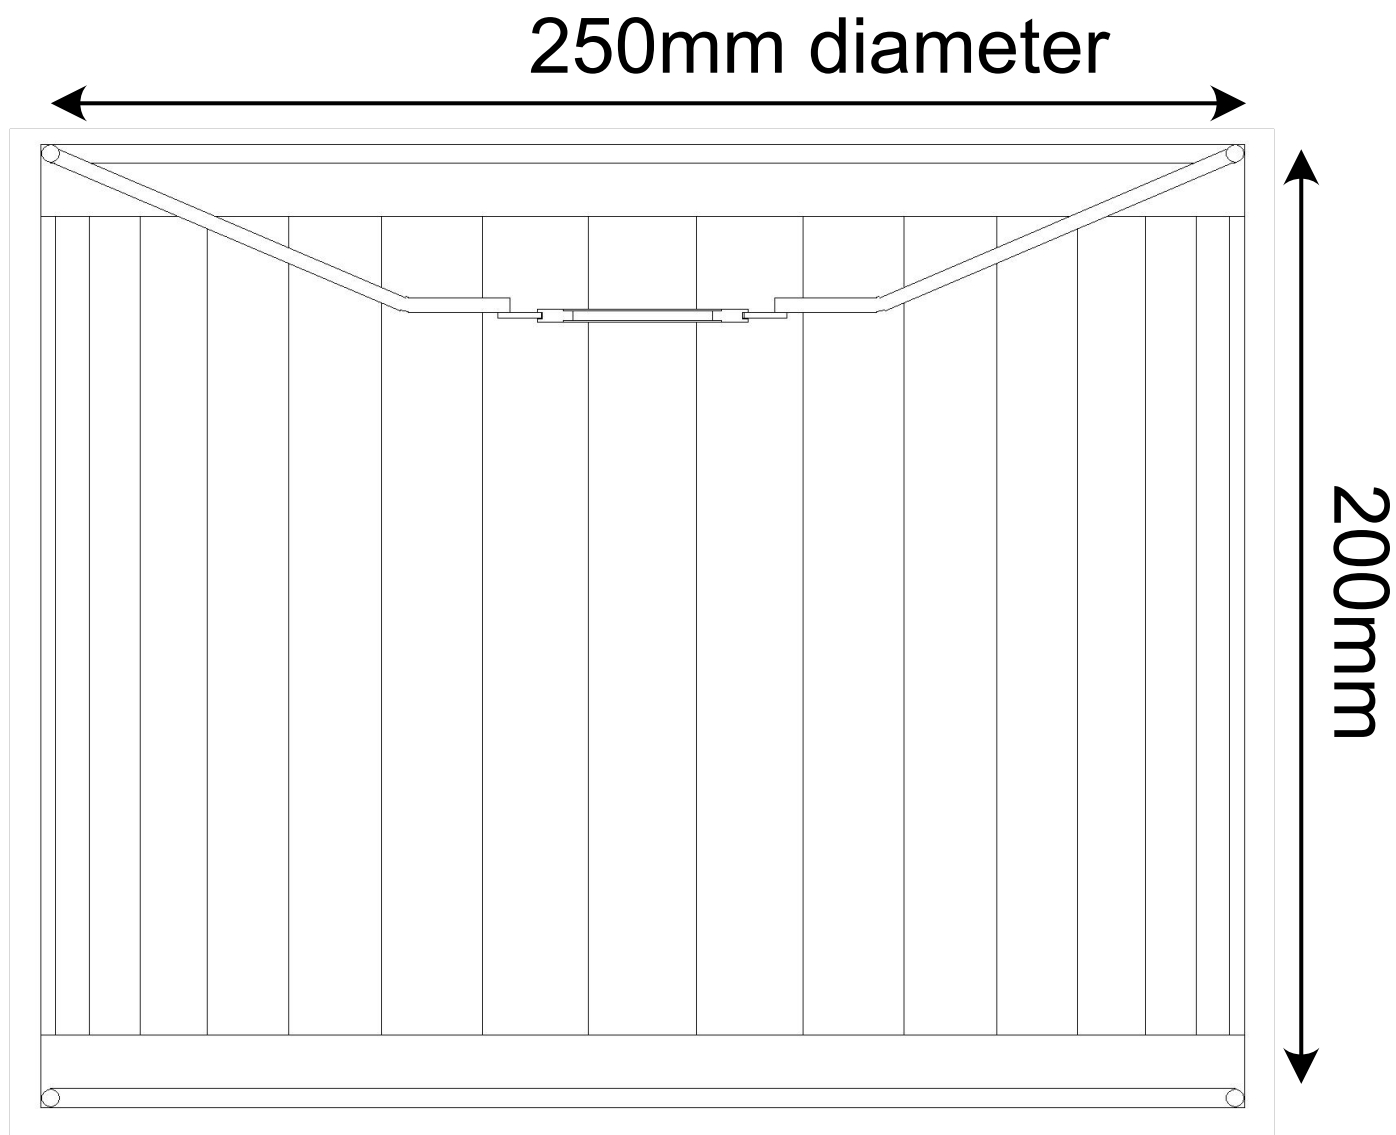

CERTIFICATION

CONTACT

www.firstchoicelighting.co.uk

info@firstchoicelighting.co.uk