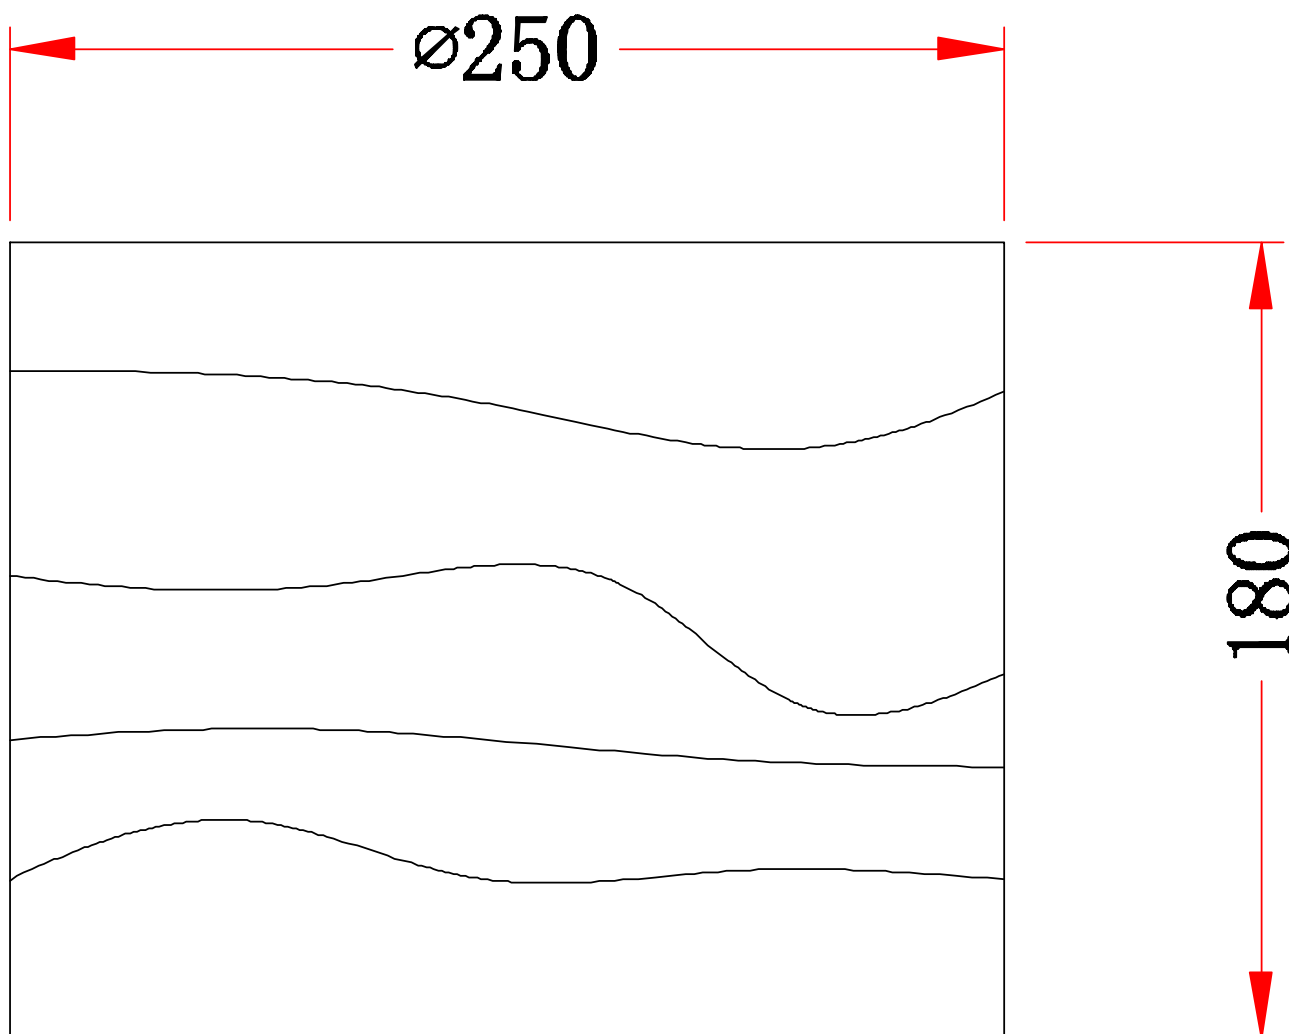

FCL-27131X2

Set of 2 Navy Blue Crushed Velvet 25cm Pendant Lightshades

CERTIFICATION

CONTACT

www.firstchoicelighting.co.uk

info@firstchoicelighting.co.uk