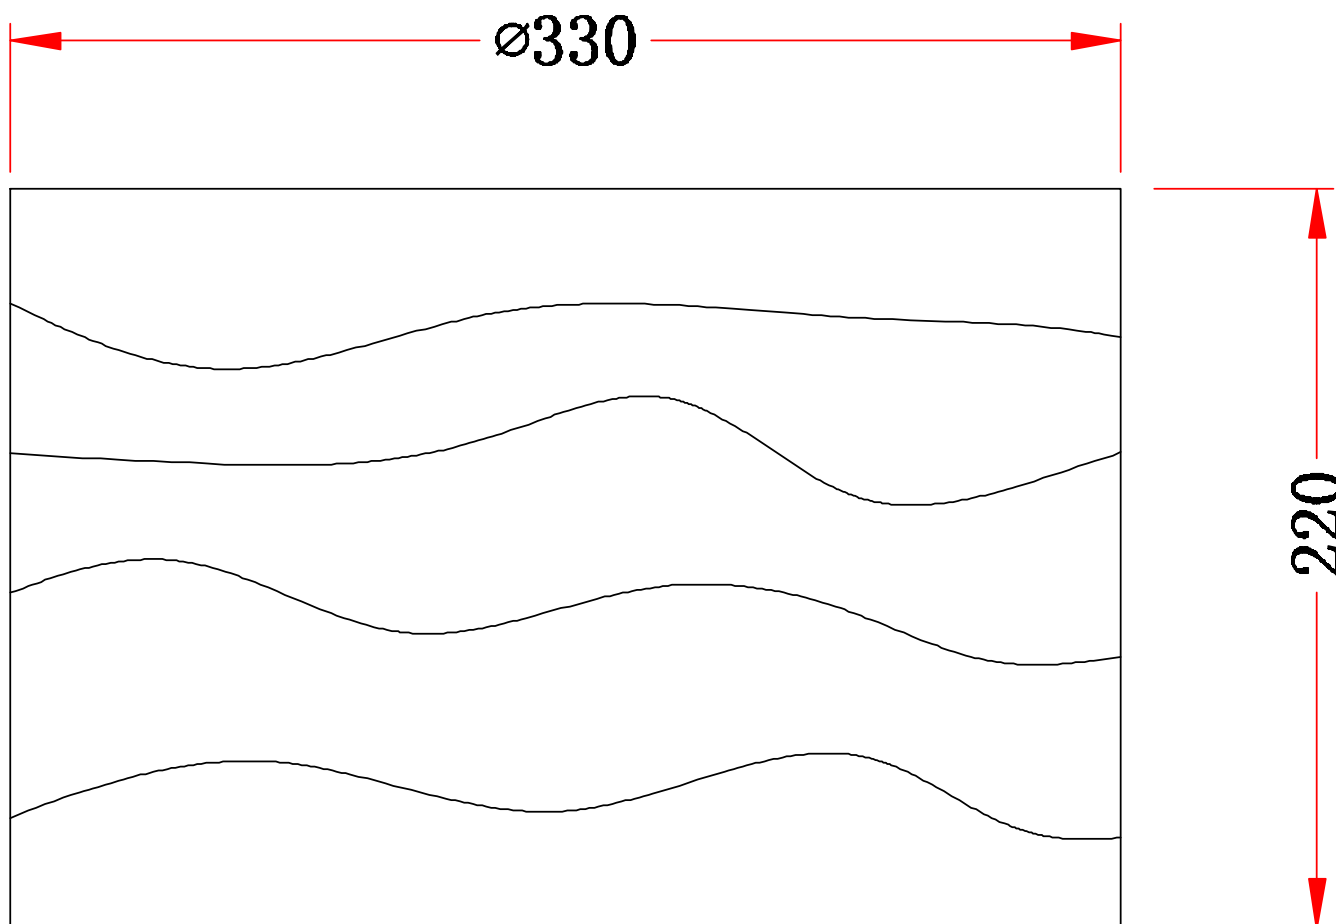

CERTIFICATION

CONTACT

www.firstchoicelighting.co.uk

info@firstchoicelighting.co.uk