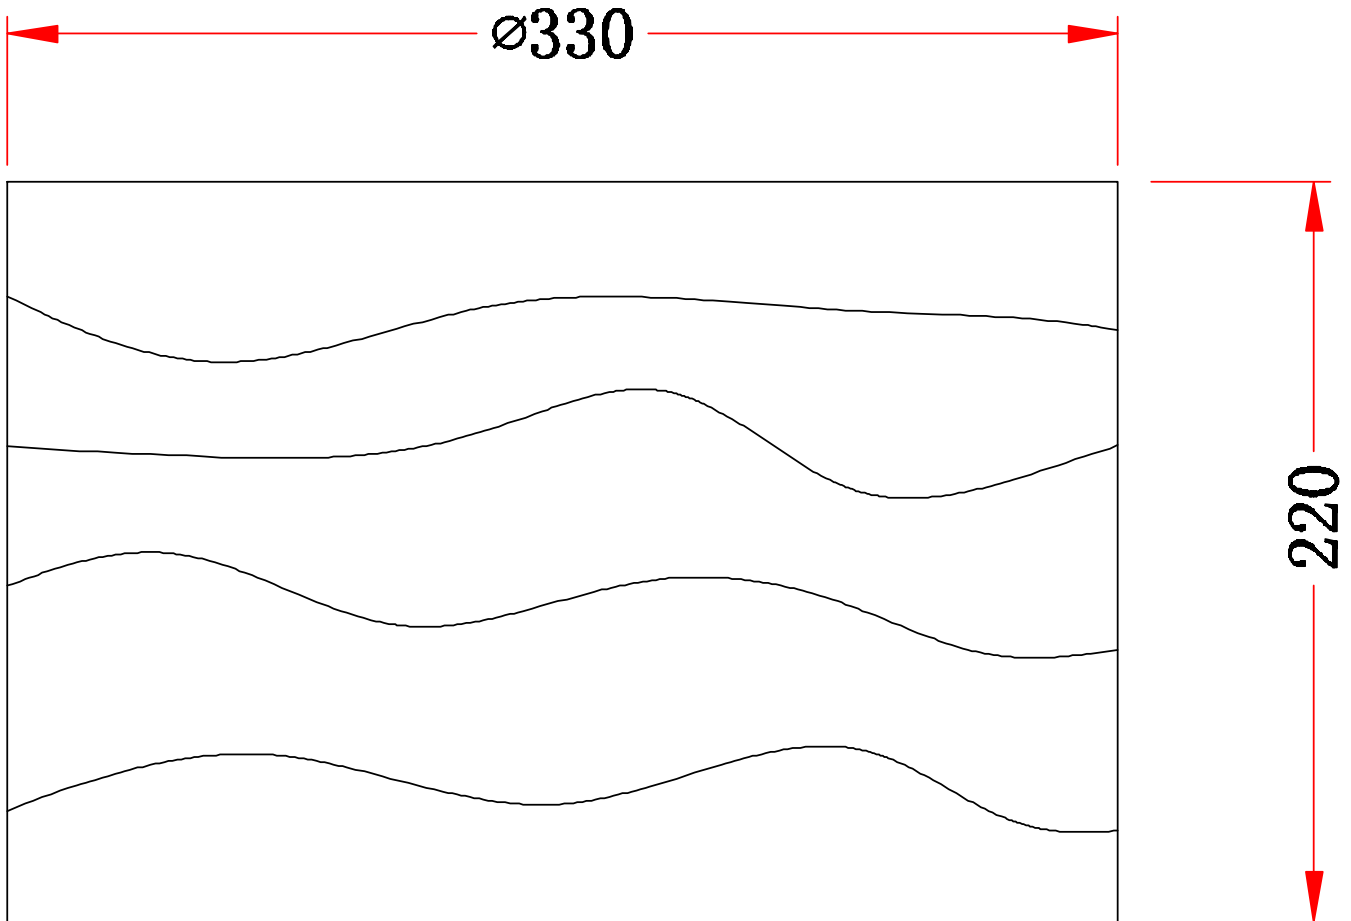

FCL-27133X2

Set of 2 Navy Blue Crushed Velvet 33cm Pendant Lightshades

CERTIFICATION

CONTACT

www.firstchoicelighting.co.uk

info@firstchoicelighting.co.uk

ISSUE DATE 01/09/2025

PAGE 2