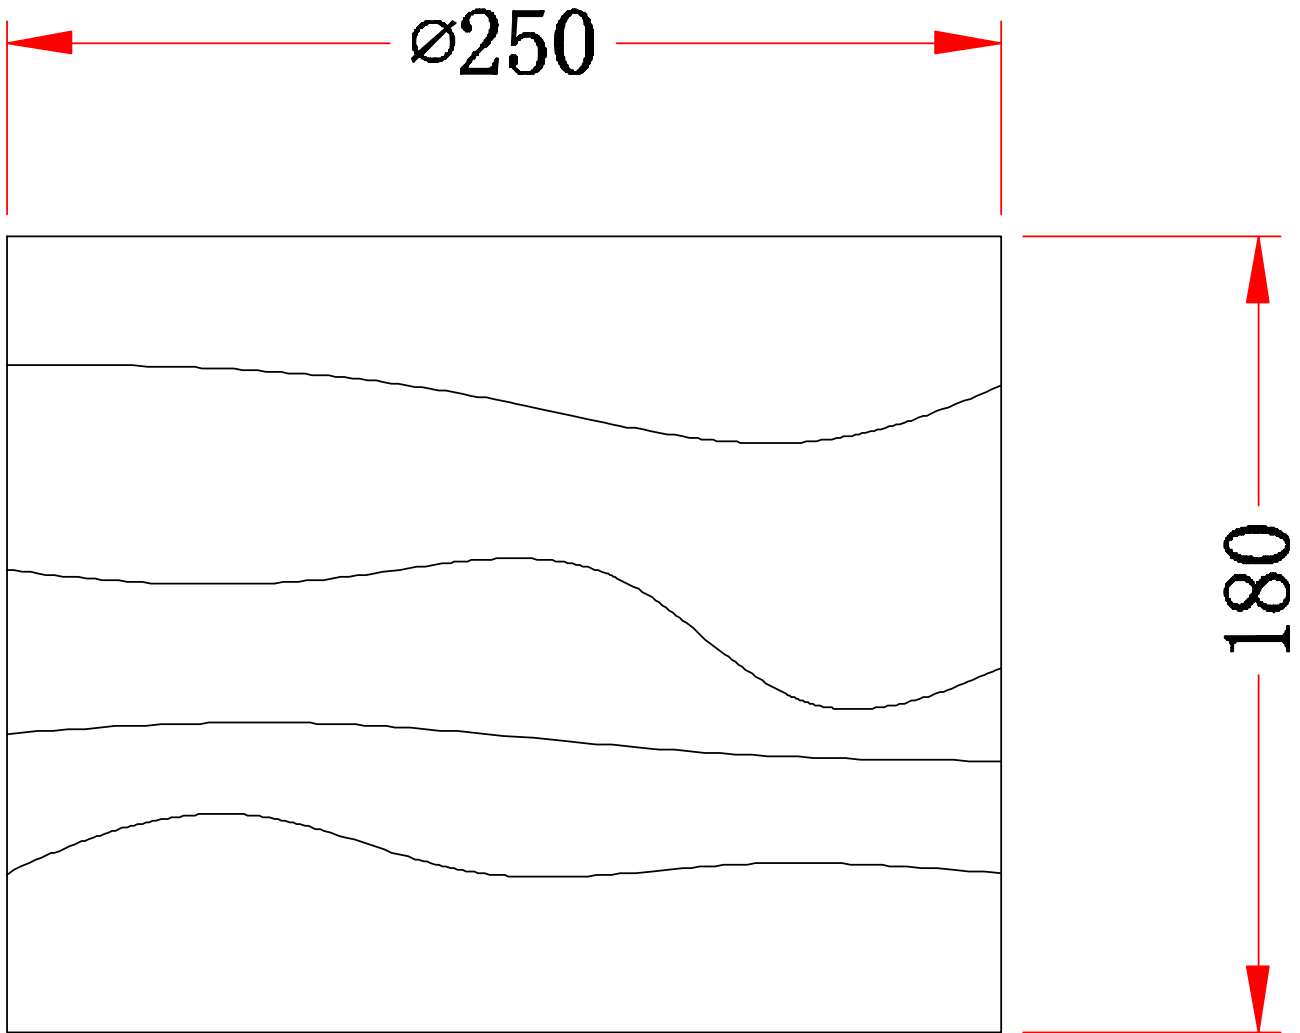

CERTIFICATION

CONTACT

www.firstchoicelighting.co.uk

info@firstchoicelighting.co.uk