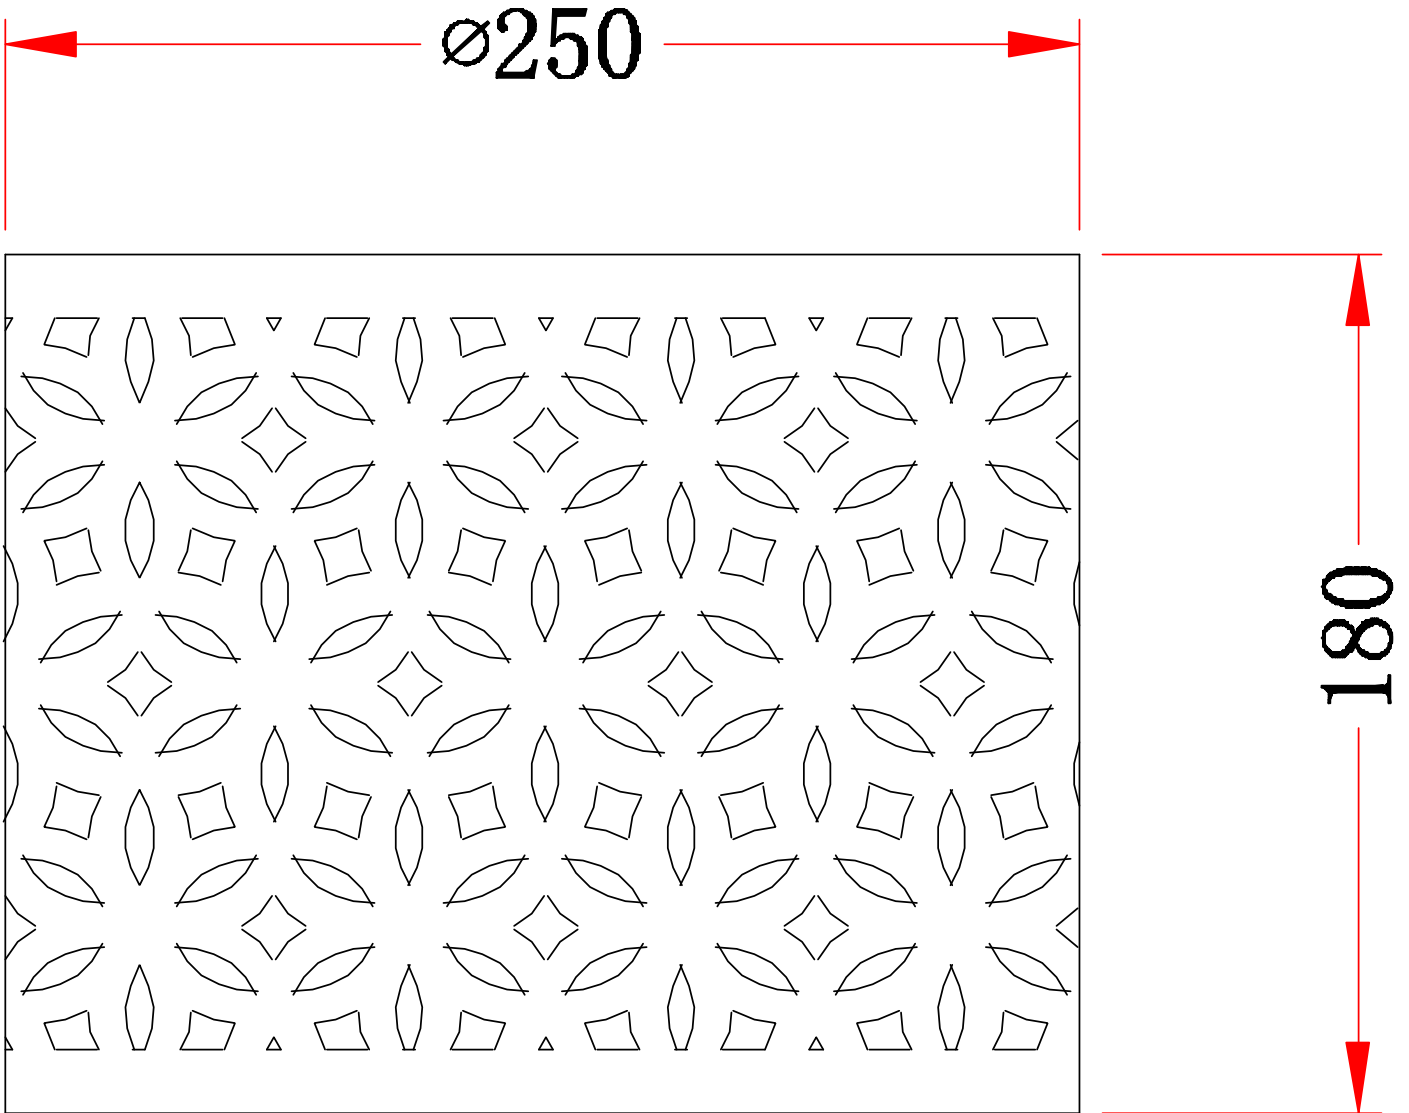

CERTIFICATION

CONTACT

www.firstchoicelighting.co.uk

info@firstchoicelighting.co.uk