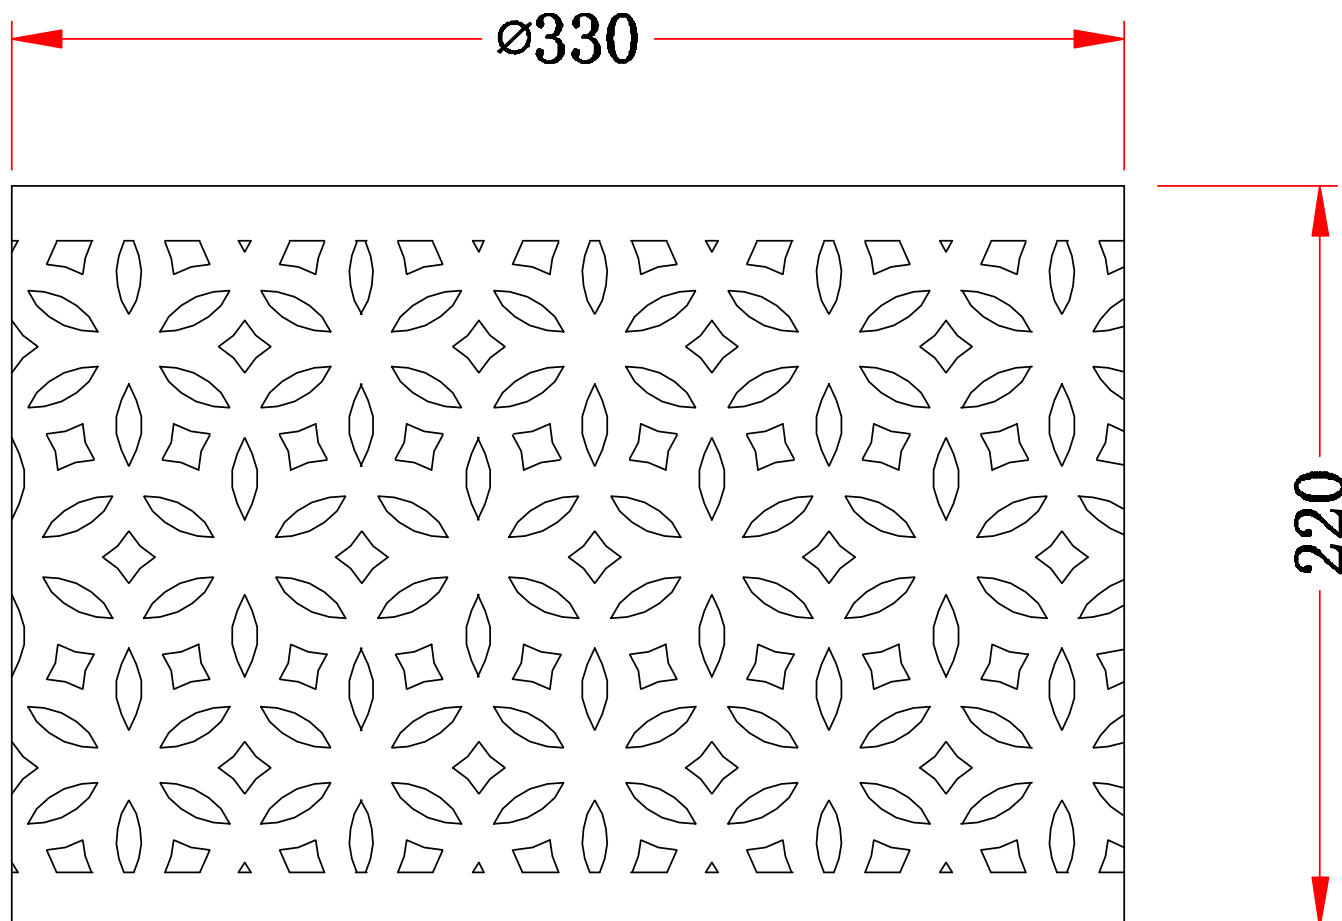

CERTIFICATION

CONTACT

www.firstchoicelighting.co.uk

info@firstchoicelighting.co.uk