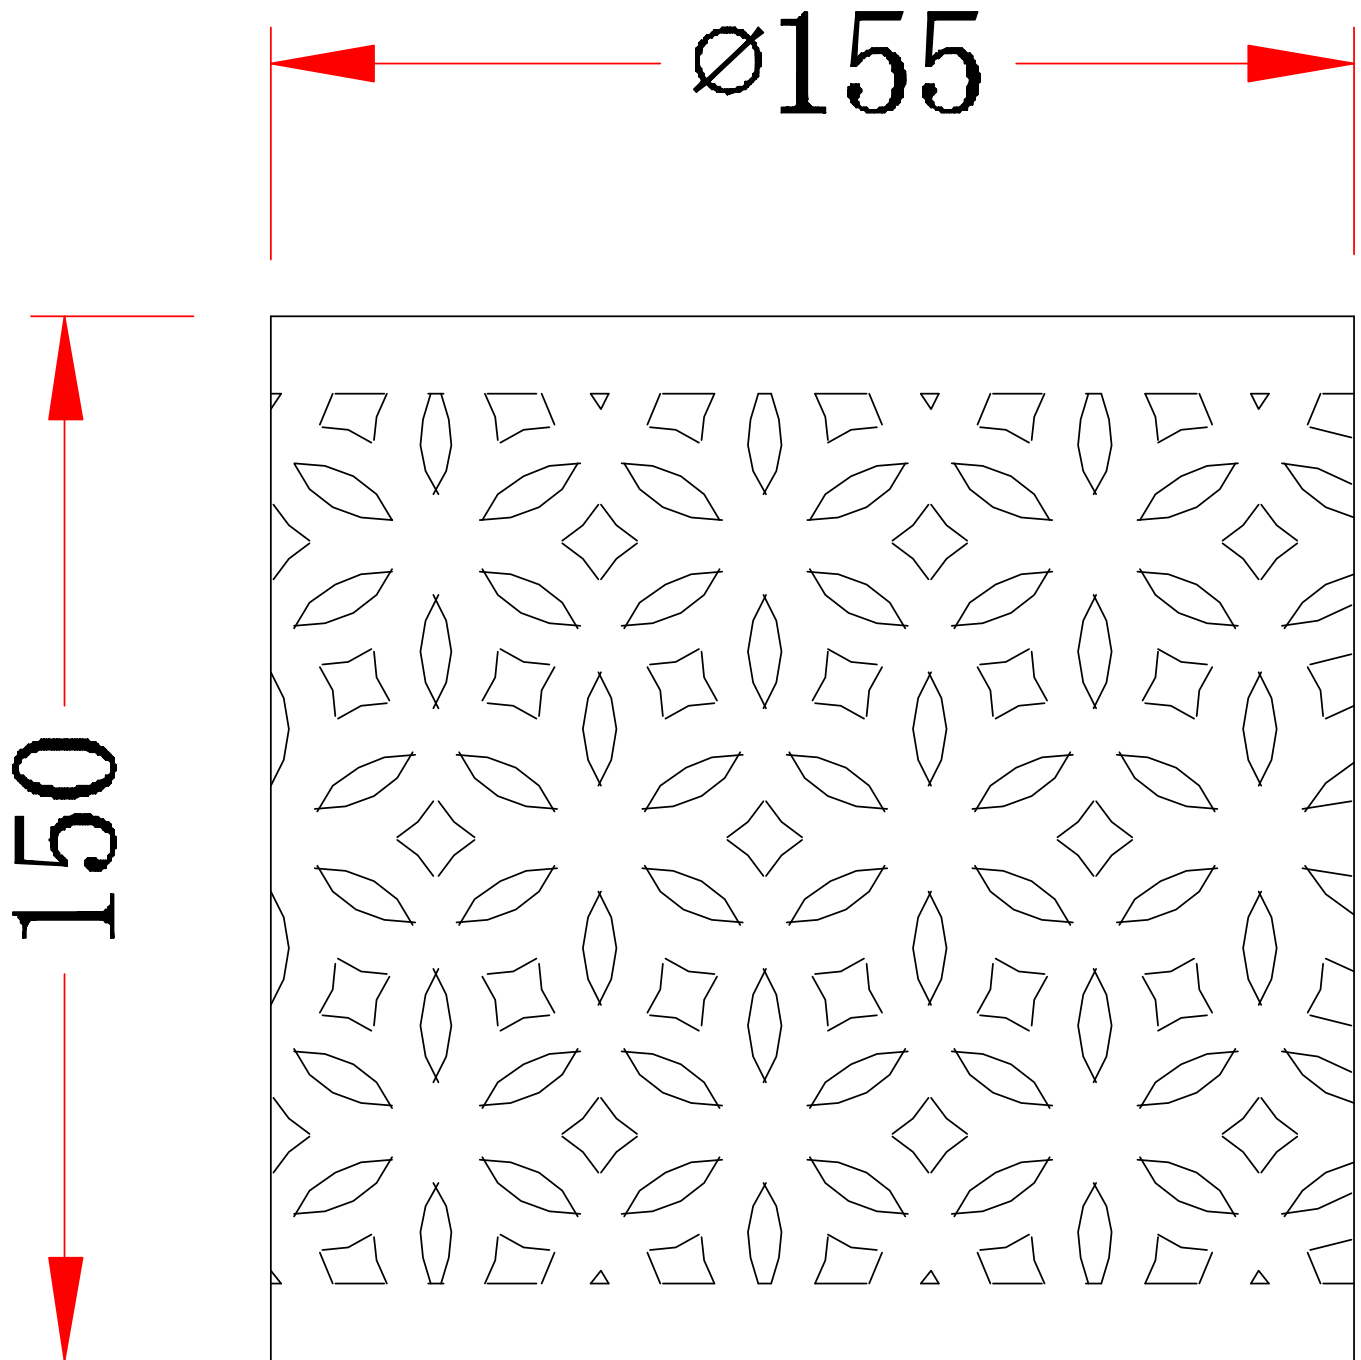

FCL-27154X2

Set of 2 Navy Blue Laser Cut 15.5cm Table Lamp Shades

CERTIFICATION

CONTACT

www.firstchoicelighting.co.uk

info@firstchoicelighting.co.uk

ISSUE DATE 01/09/2025

PAGE 2