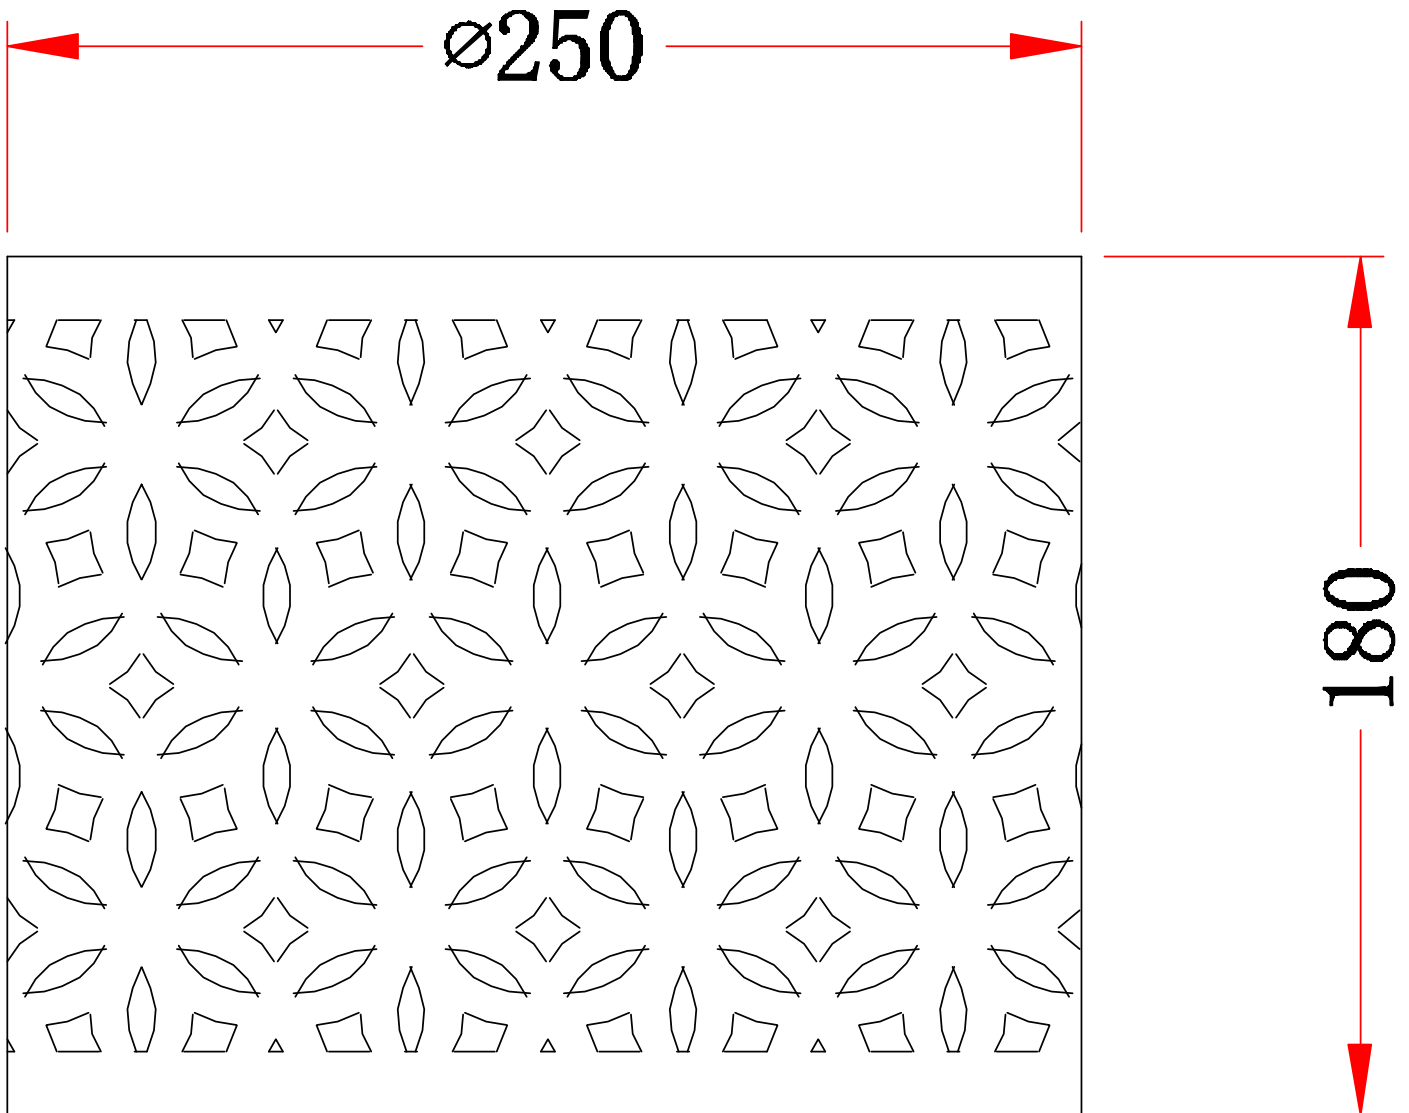

CERTIFICATION

CONTACT

www.firstchoicelighting.co.uk

info@firstchoicelighting.co.uk