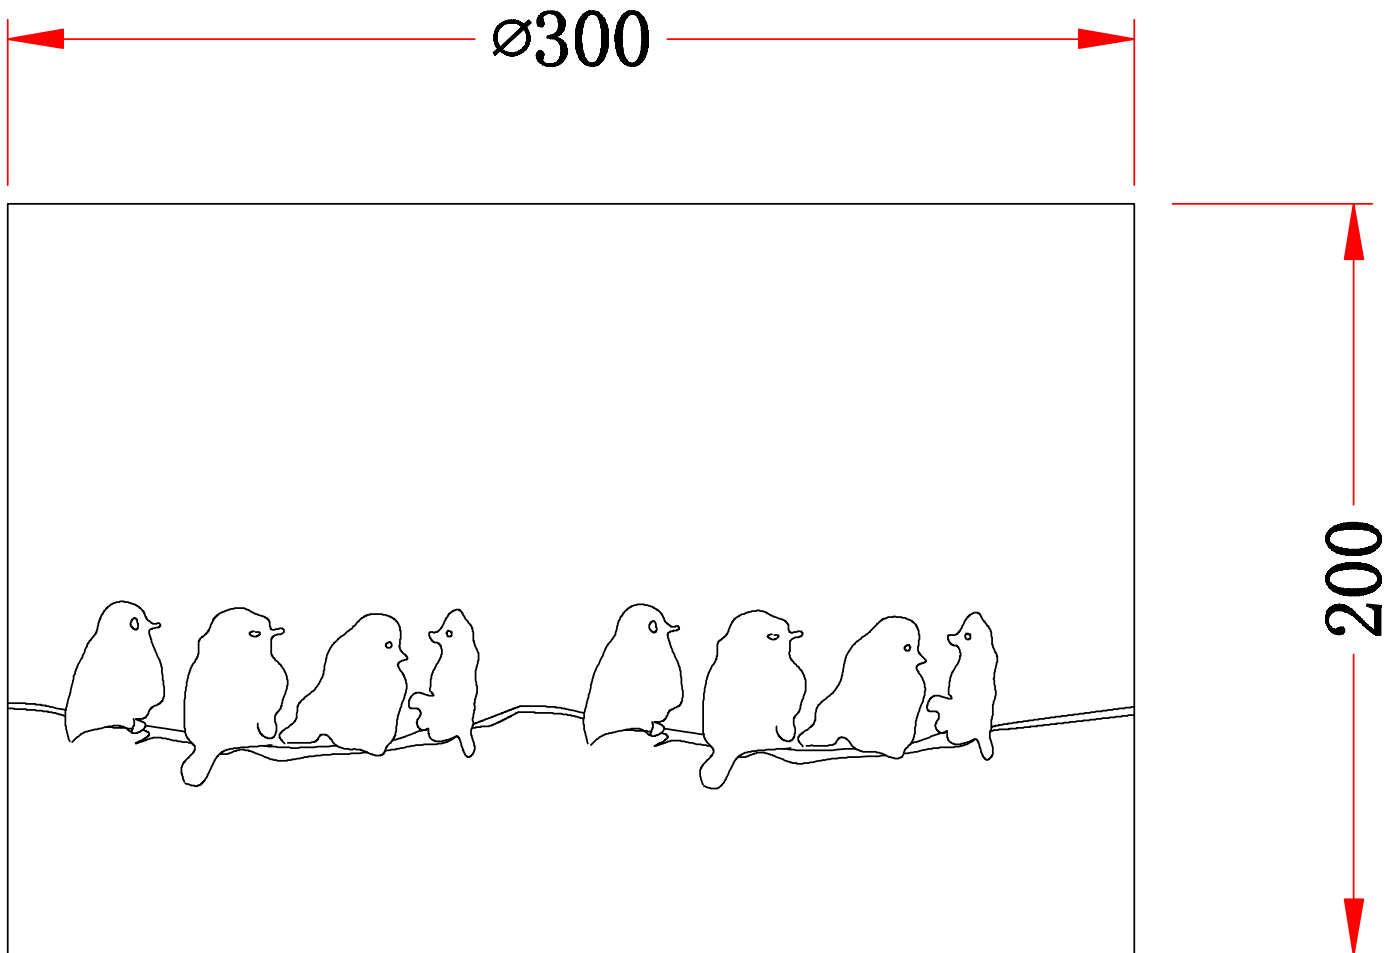

CERTIFICATION

CONTACT

www.firstchoicelighting.co.uk

info@firstchoicelighting.co.uk