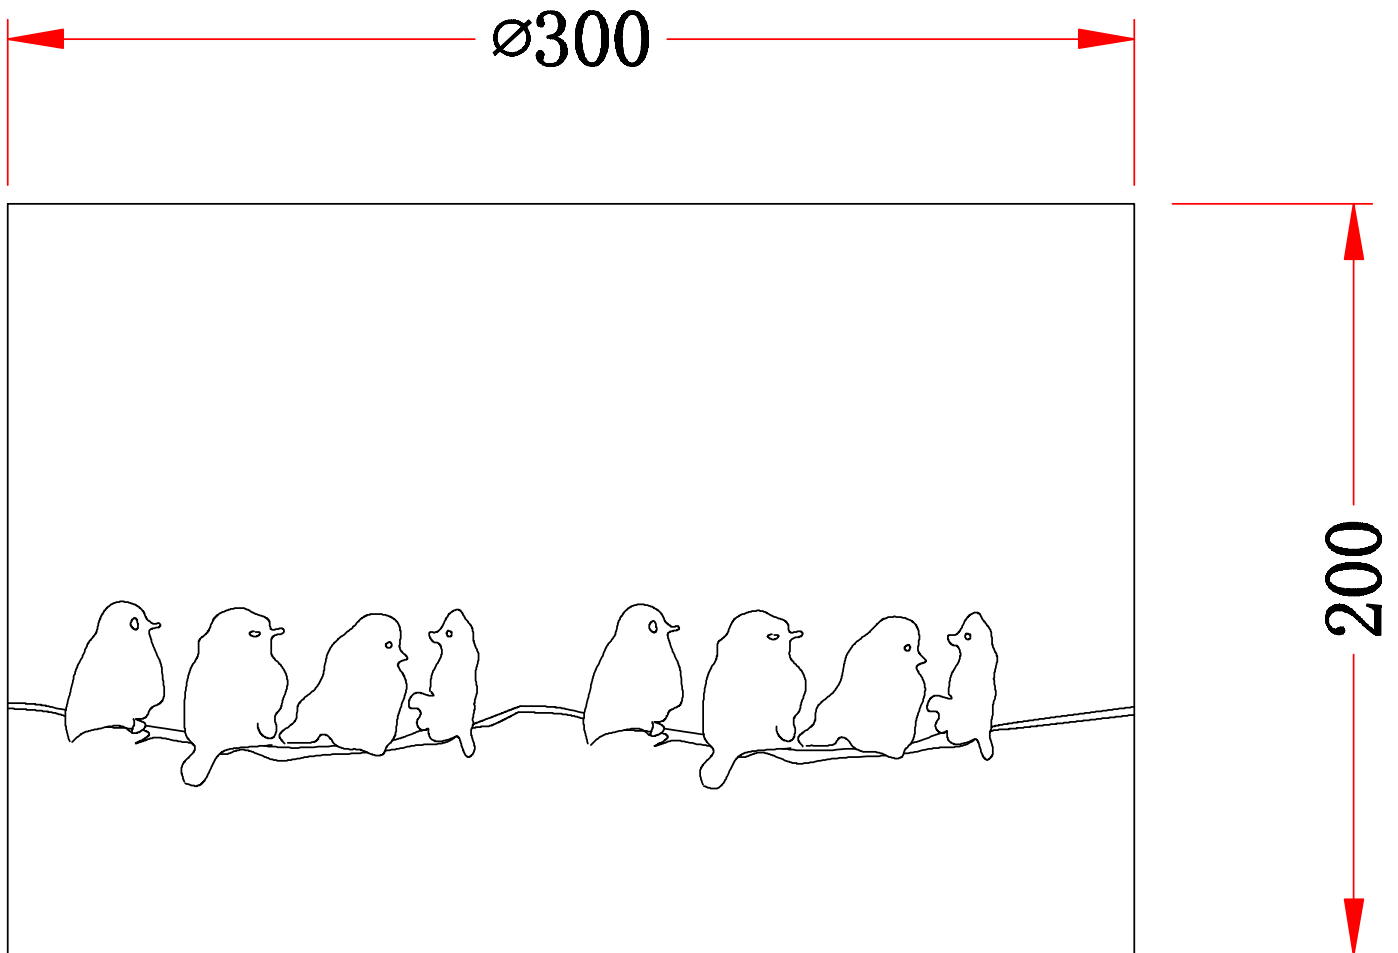

CERTIFICATION

CONTACT

www.firstchoicelighting.co.uk

info@firstchoicelighting.co.uk