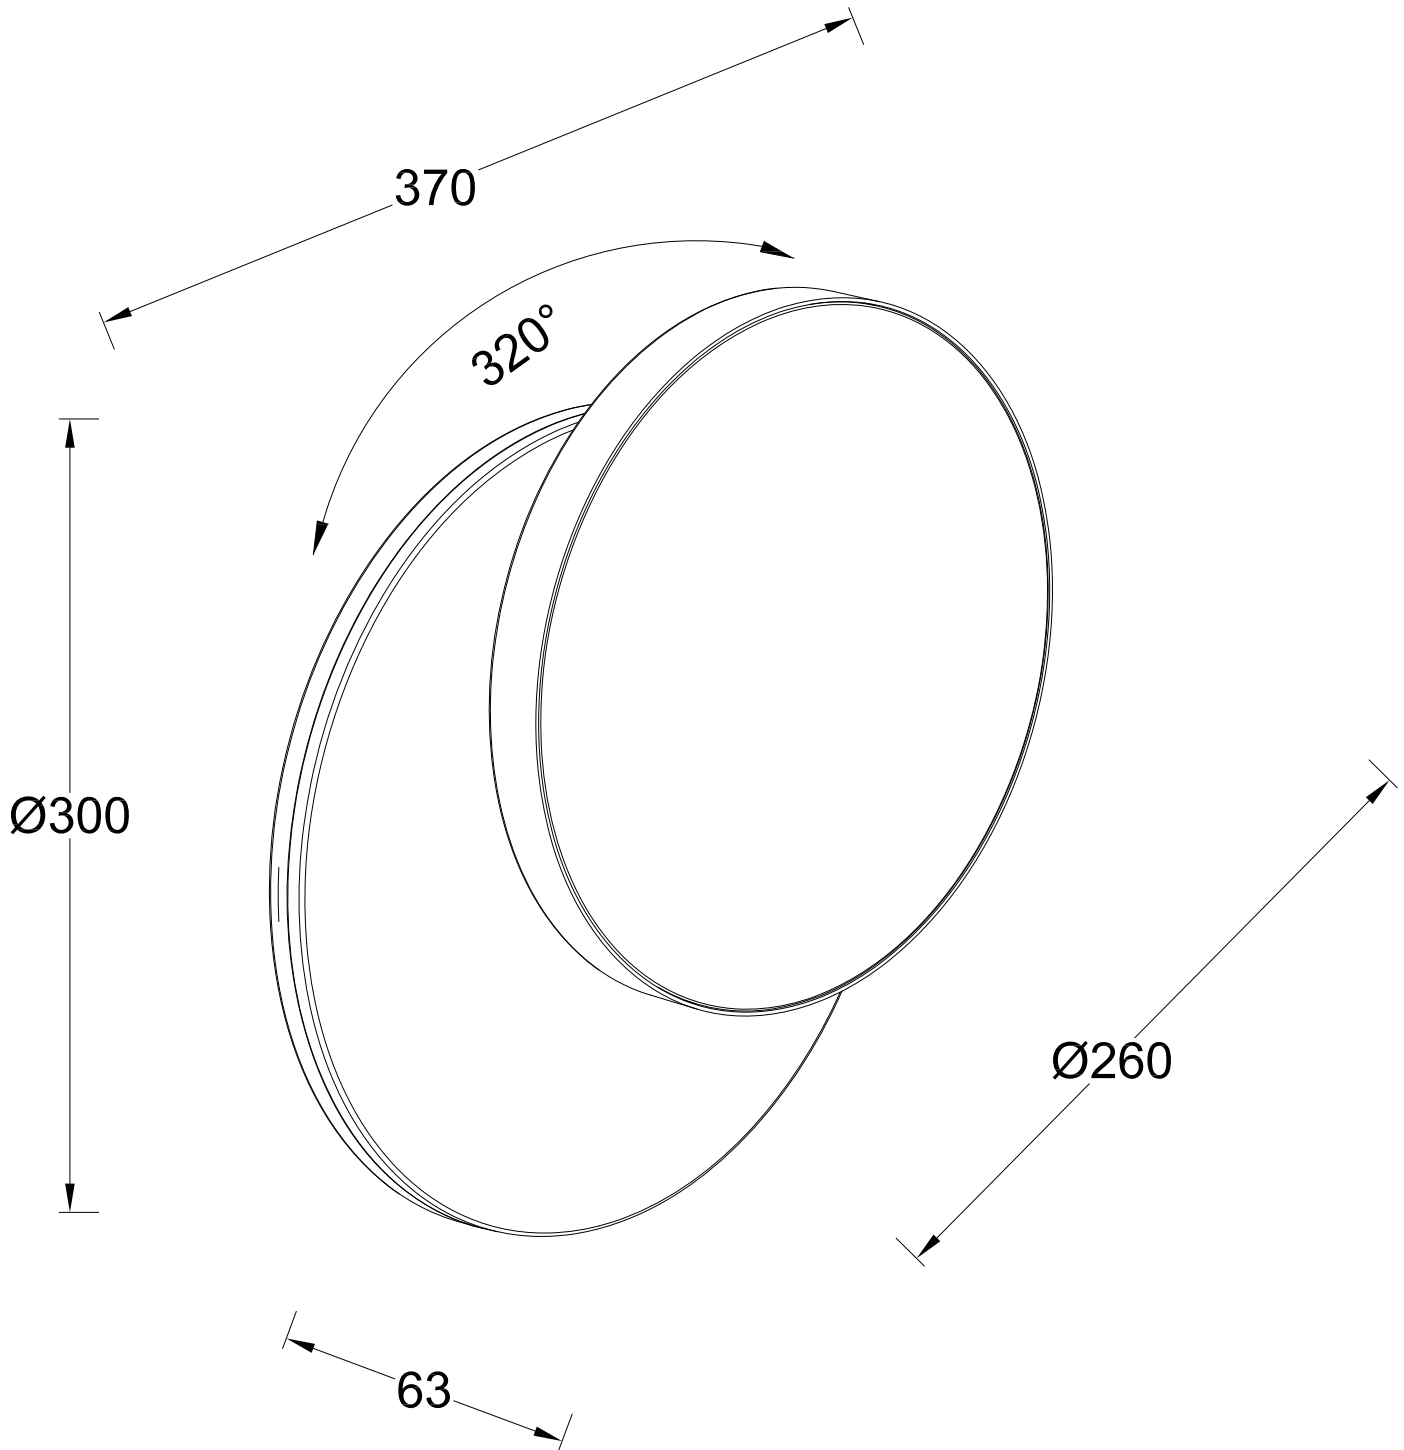

Lutec - Goleta - 5205801012 - LED Black Opal IP54 Outdoor Wall Washer Light

CONTACT