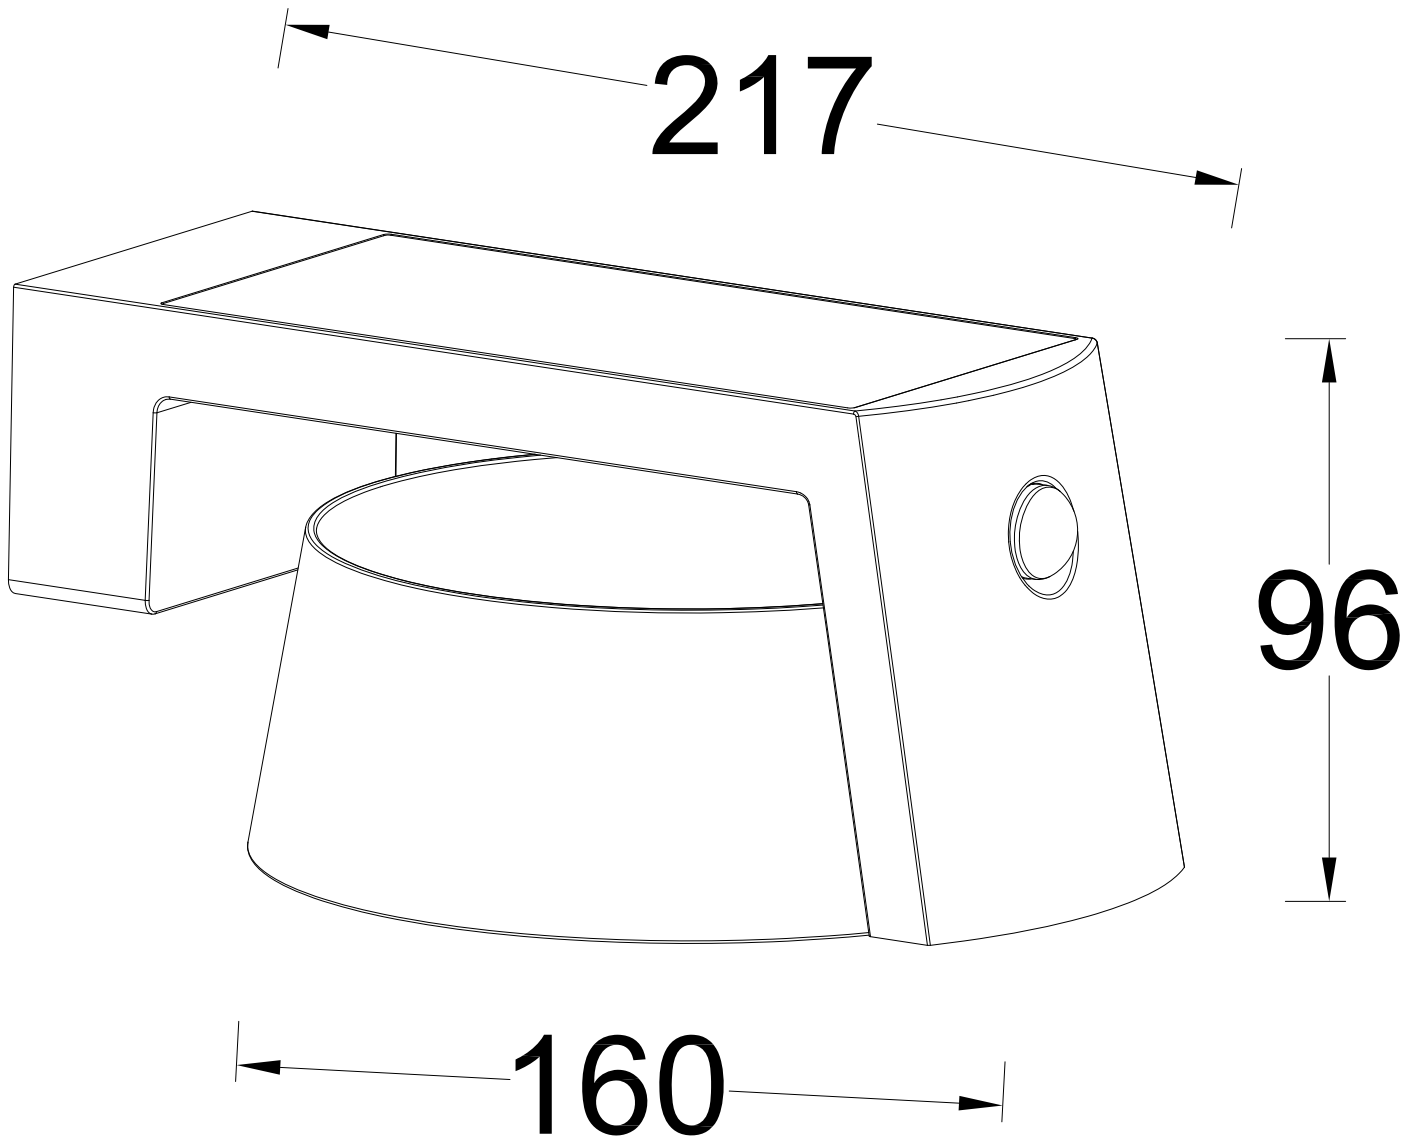

Lutec - Moon - 6906001118 - Dark Grey Opal IP44 Solar Outdoor Sensor Wall Light

CONTACT