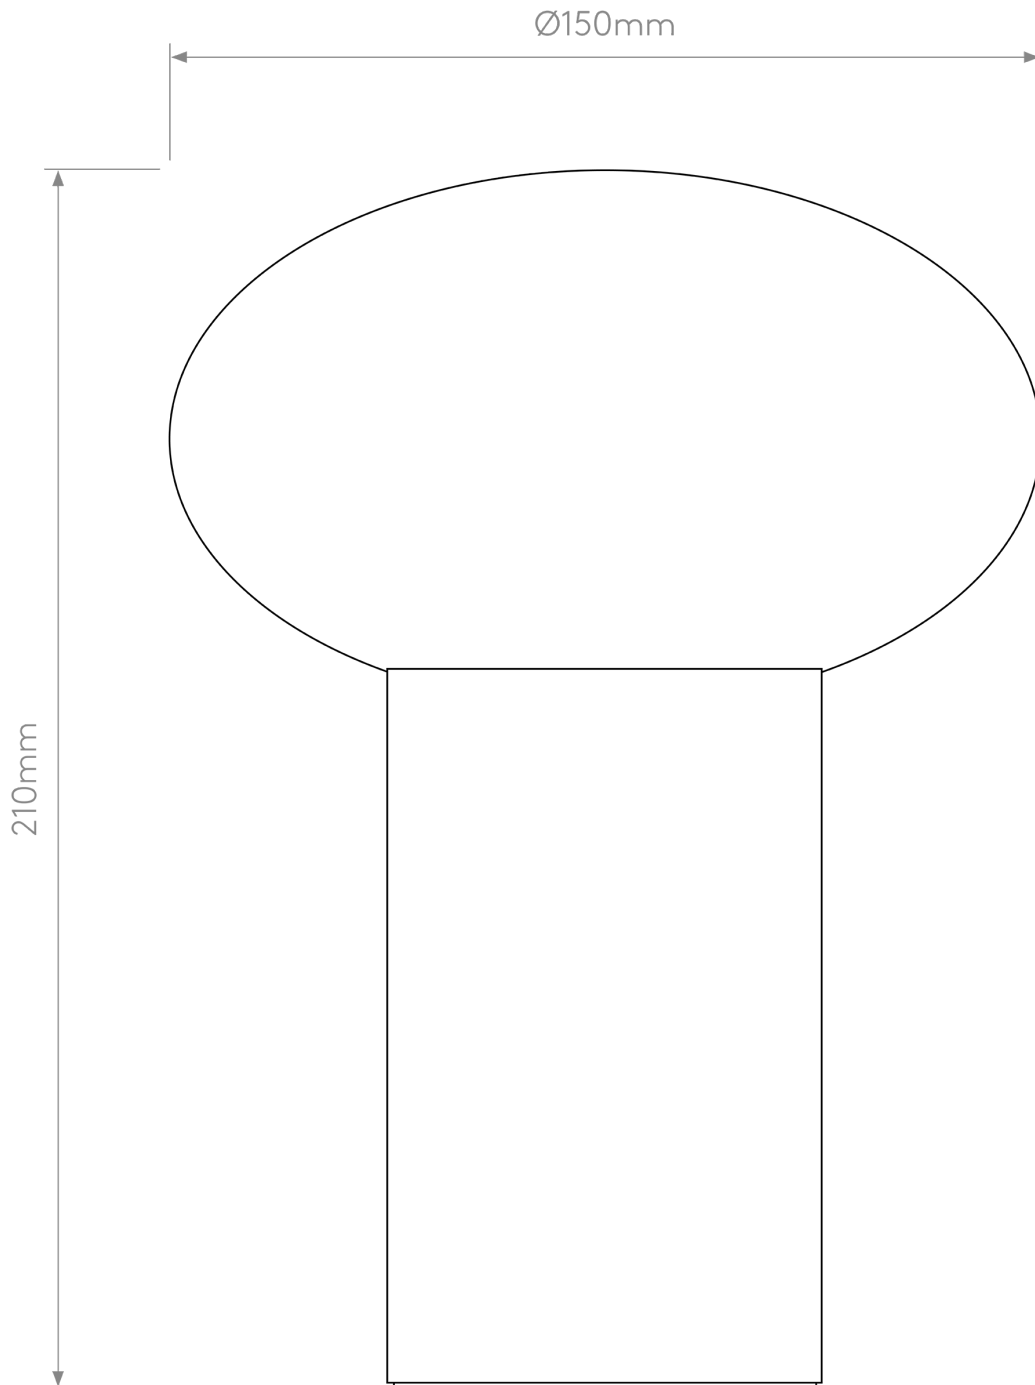

Astro Lighting - Zeppo - 1176026 - LED Pebble Grey Opal Glass Portable Table Lamp

CONTACT