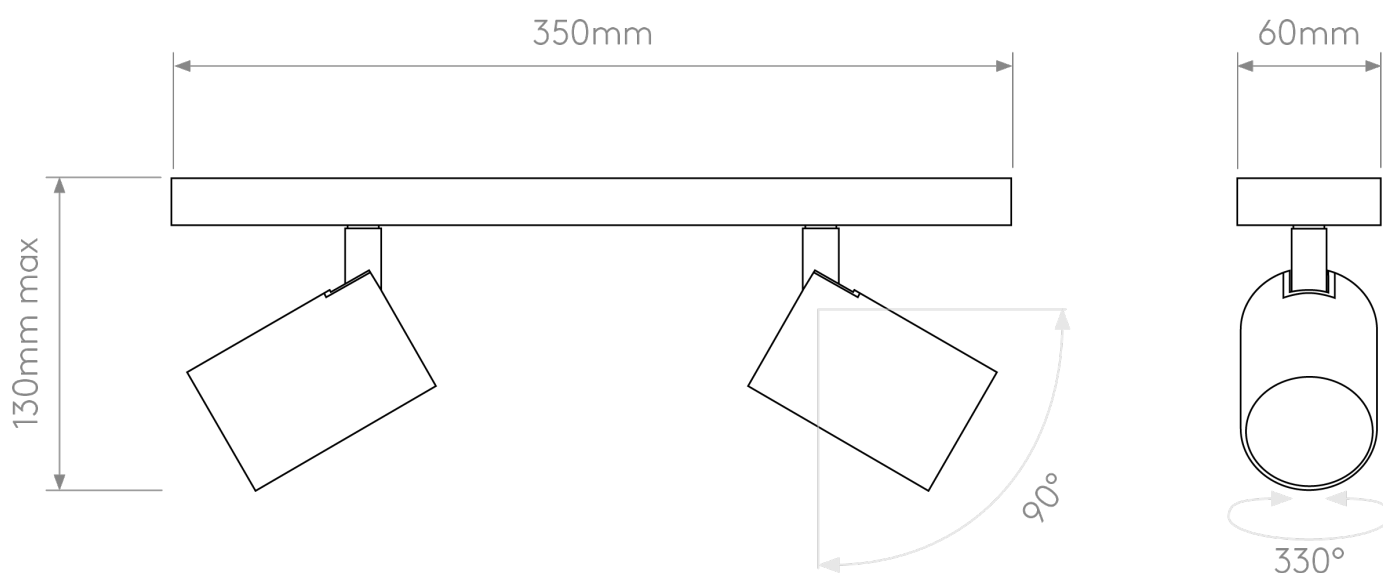

Astro Lighting - Ascoli - 1286125 - Nickel 2 Light Twin Ceiling Spotlight

**CONTACT**