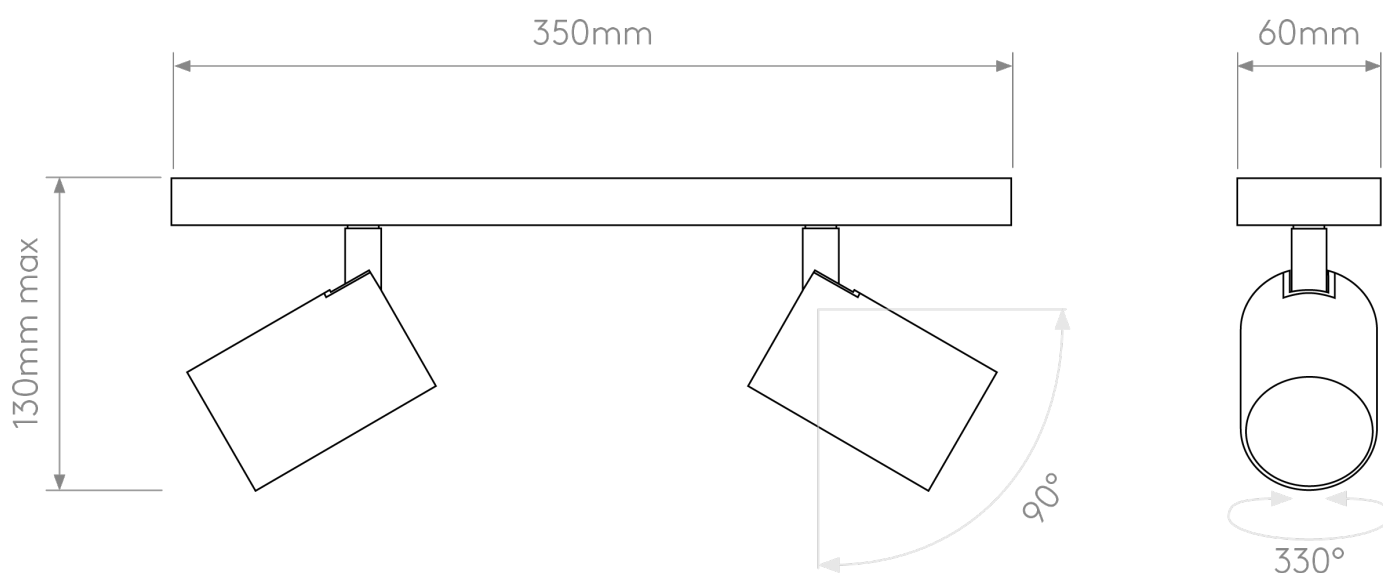

Astro Lighting - Ascoli - 1286126 - Bronze 2 Light Twin Ceiling Spotlight

CONTACT