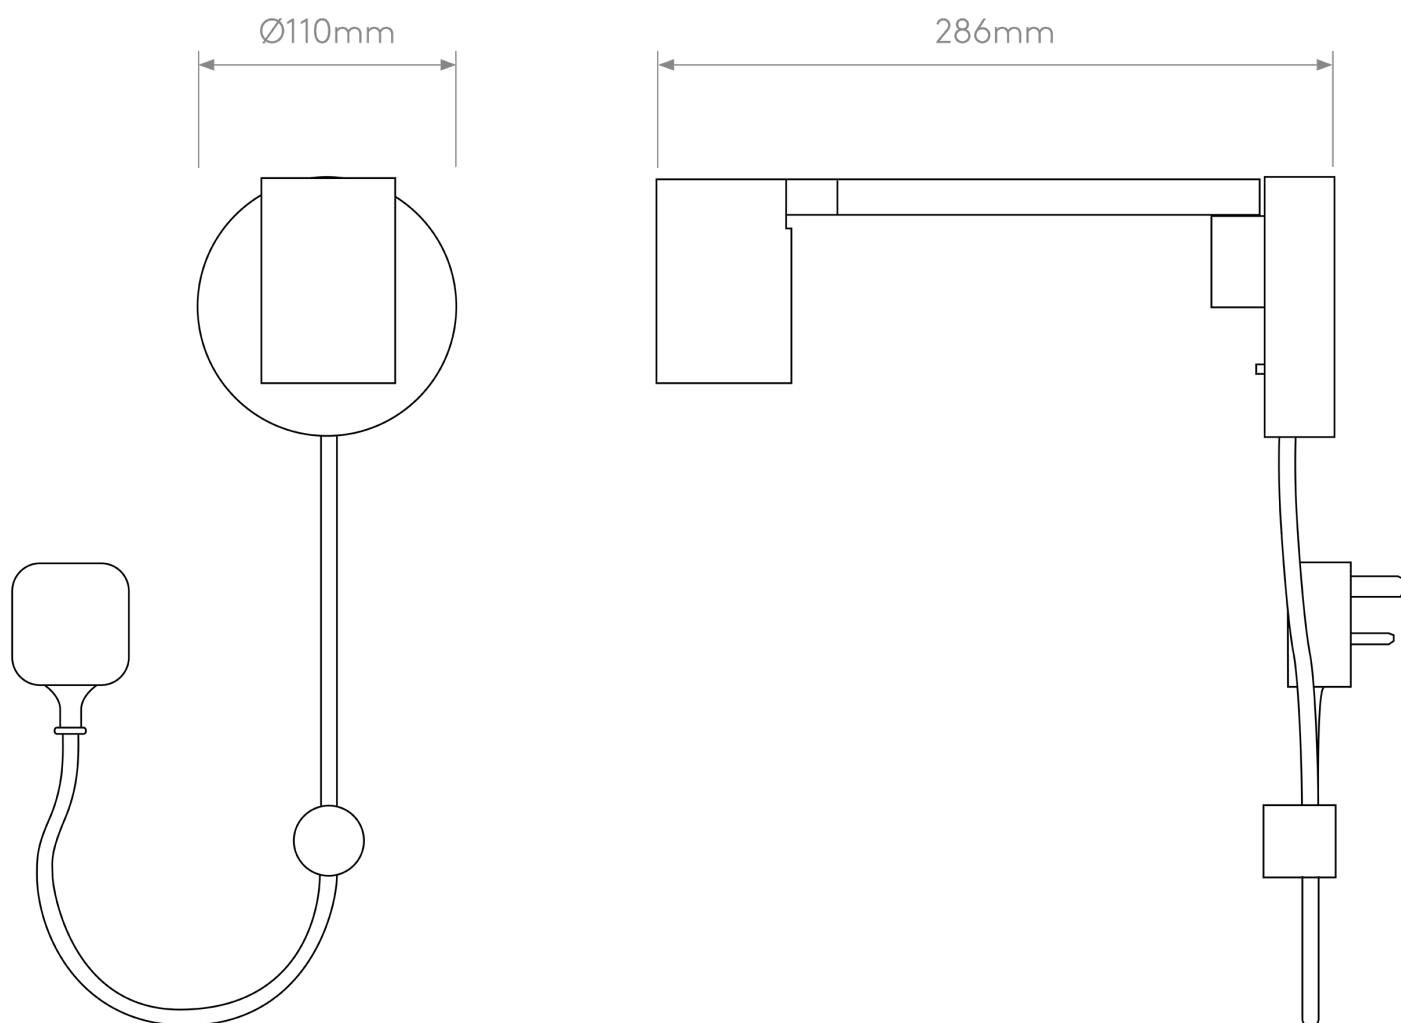

Astro Lighting - Ascoli - 1286137 - White Swing Plug In Plug In Reading Wall Light

**CONTACT**