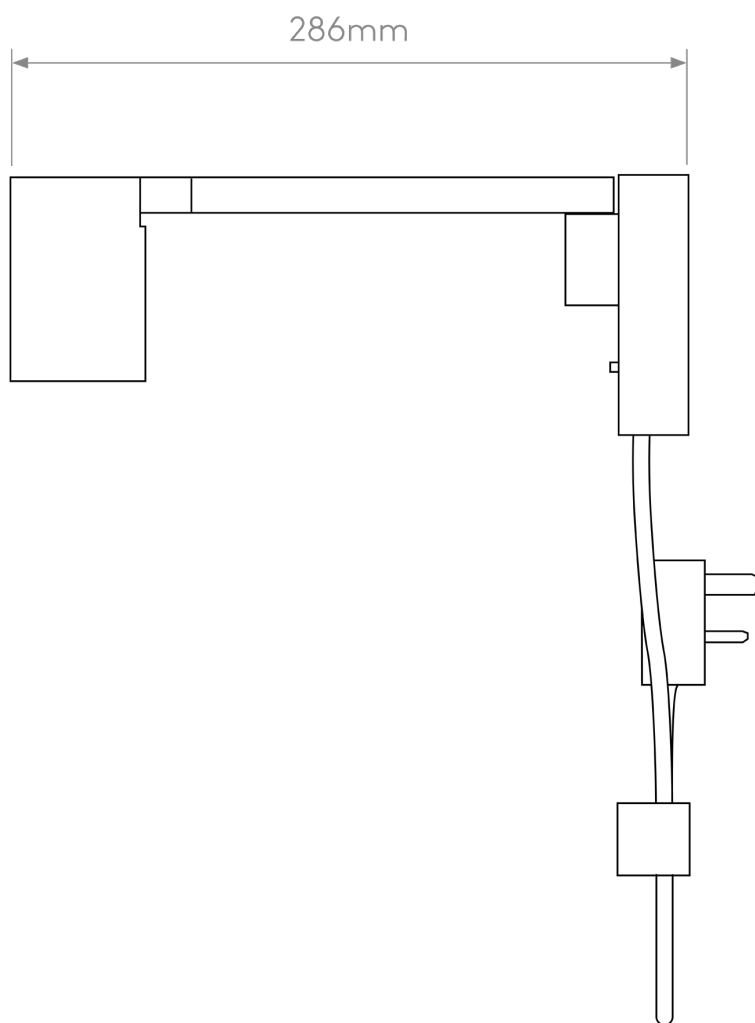

Astro Lighting - Ascoli - 1286138 - Black Swing Plug In Plug In Reading Wall Light

CONTACT