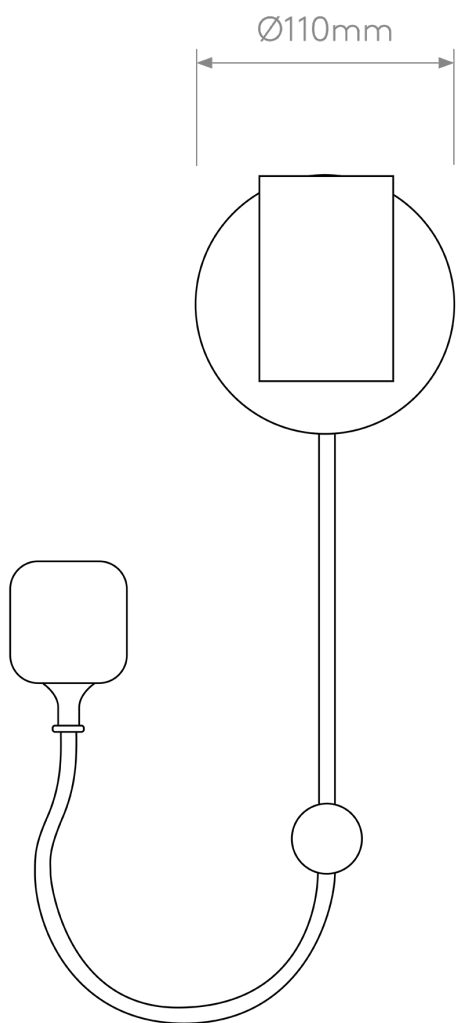

Astro Lighting - Ascoli - 1286138 - Black Swing Plug In Plug In Reading Wall Light

CONTACT