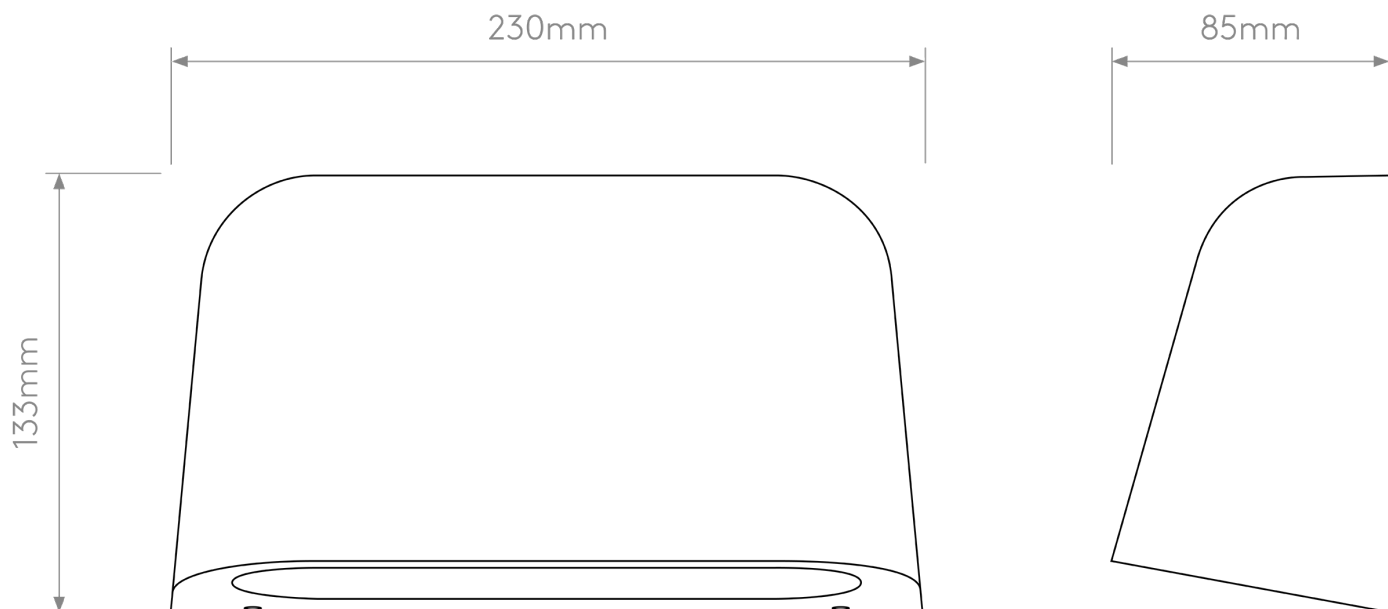

Astro Lighting - Mast - 1317017 - Antique Brass Clear Glass 2 Light IP44 Twin Outdoor Wall Washer Light

CONTACT