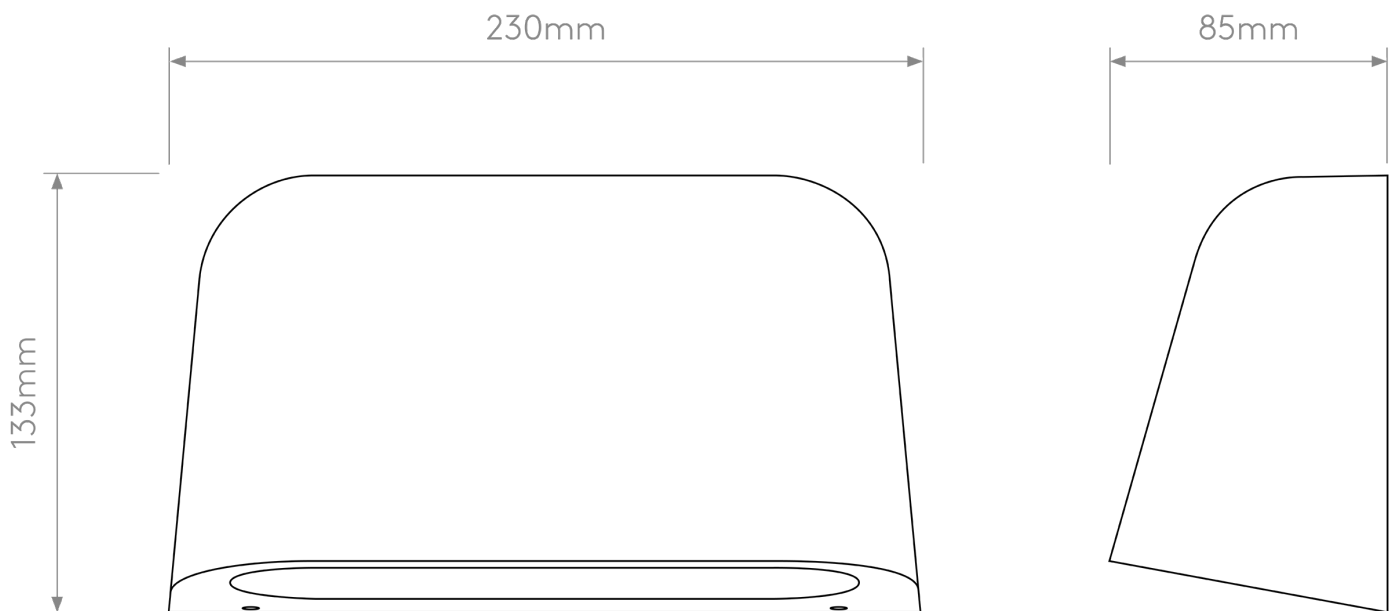

Astro Lighting - Mast - 1317018 - Black Clear Glass 2 Light IP44 Twin Outdoor Wall Washer Light

CONTACT