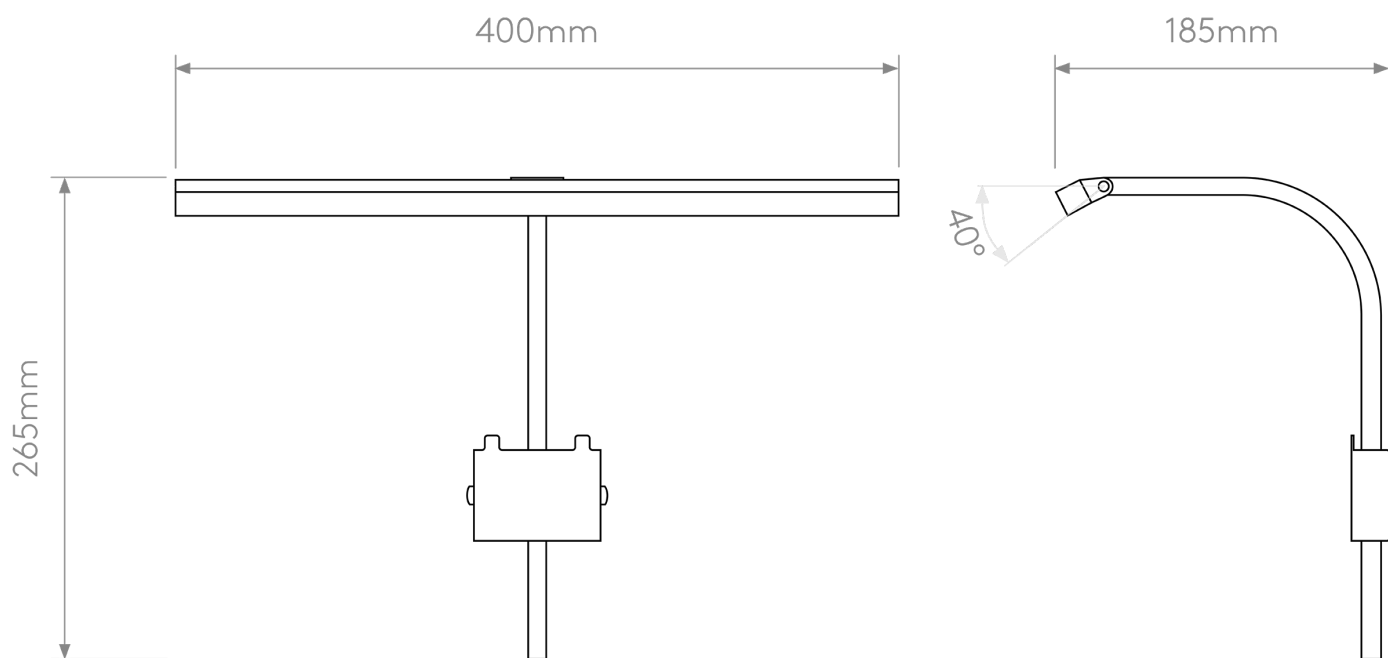

Astro Lighting - Mondrian - 1374039 - LED Black 400 Frame Mounted LED Picture Wall Light

CONTACT