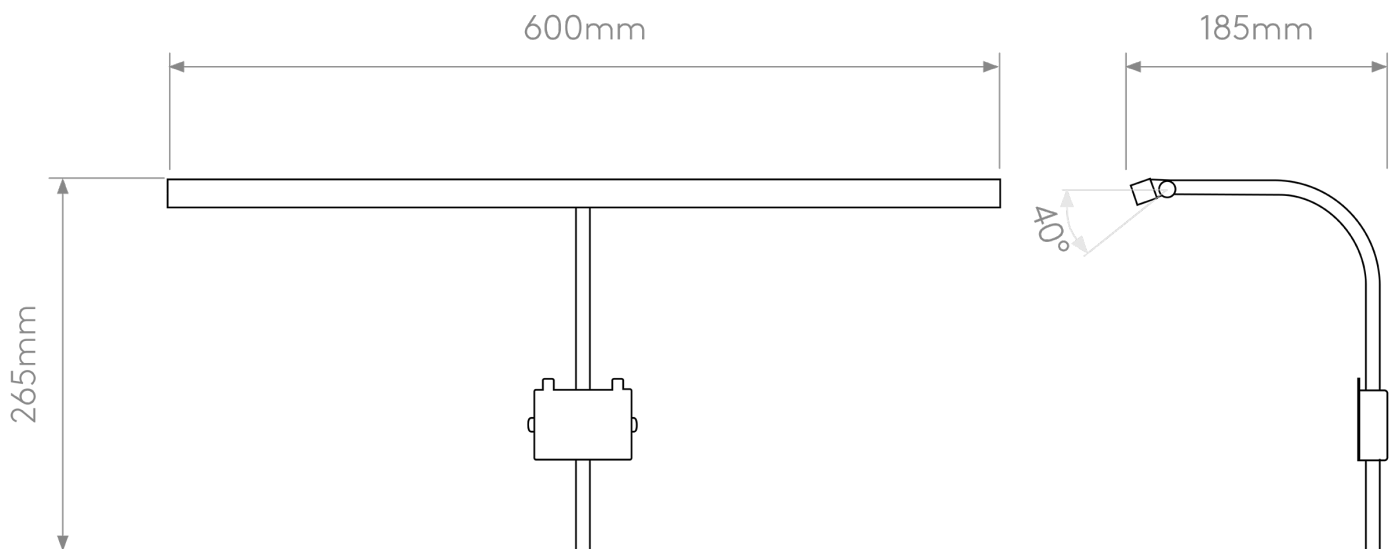

Astro Lighting - Mondrian - 1374040 - LED Black 600 Frame Mounted LED Picture Wall Light

CONTACT