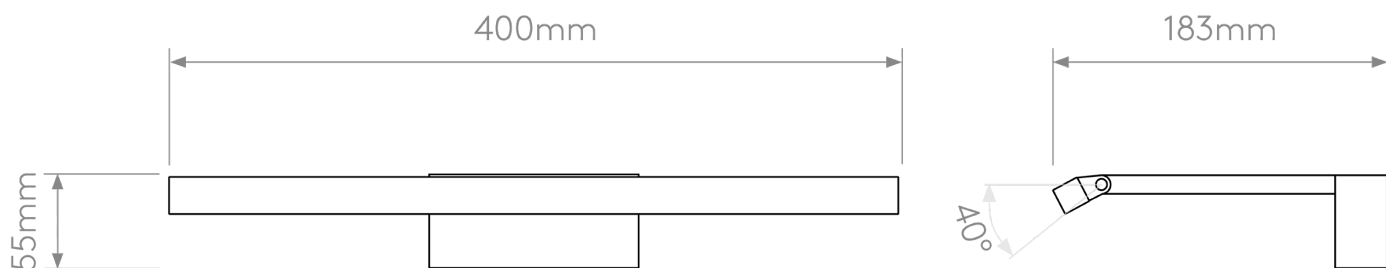

Astro Lighting - Mondrian - 1374041 - LED Black 400 LED Picture Wall Light

CONTACT