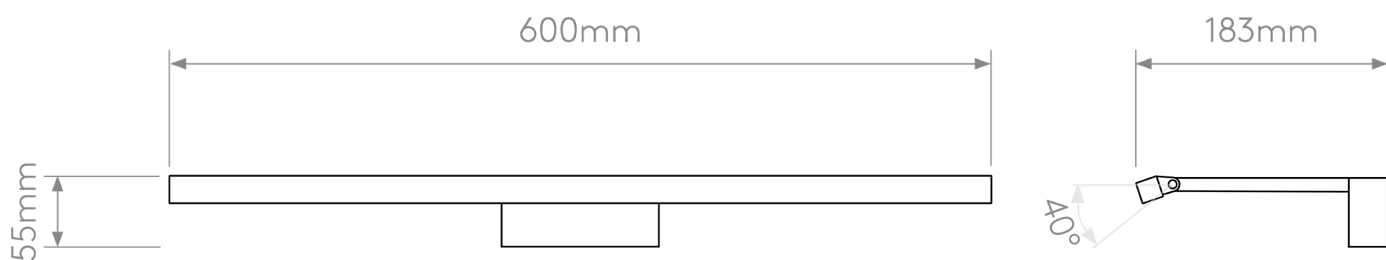

Astro Lighting - Mondrian - 1374042 - LED Black 600 LED Picture Wall Light

CONTACT