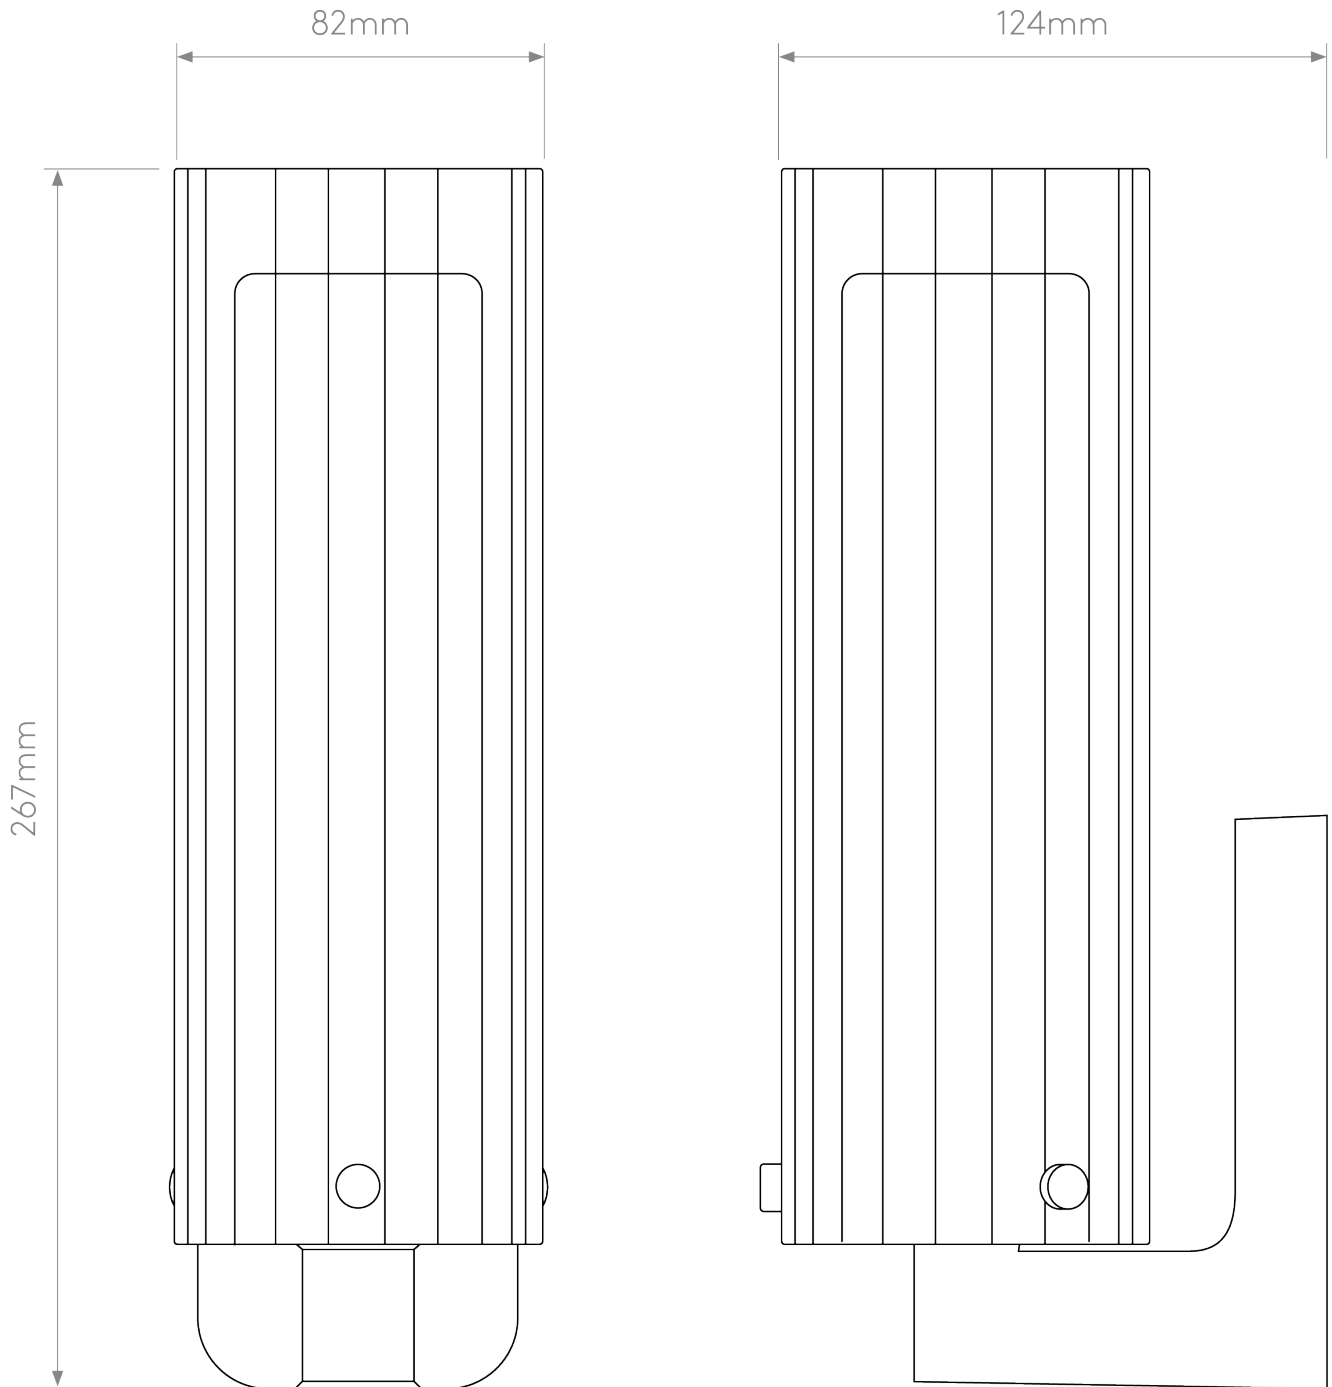

Astro Lighting - Ottavino - 1411006 - Black Clear Ribbed Glass Opal IP44 Bathroom Wall Light

CONTACT