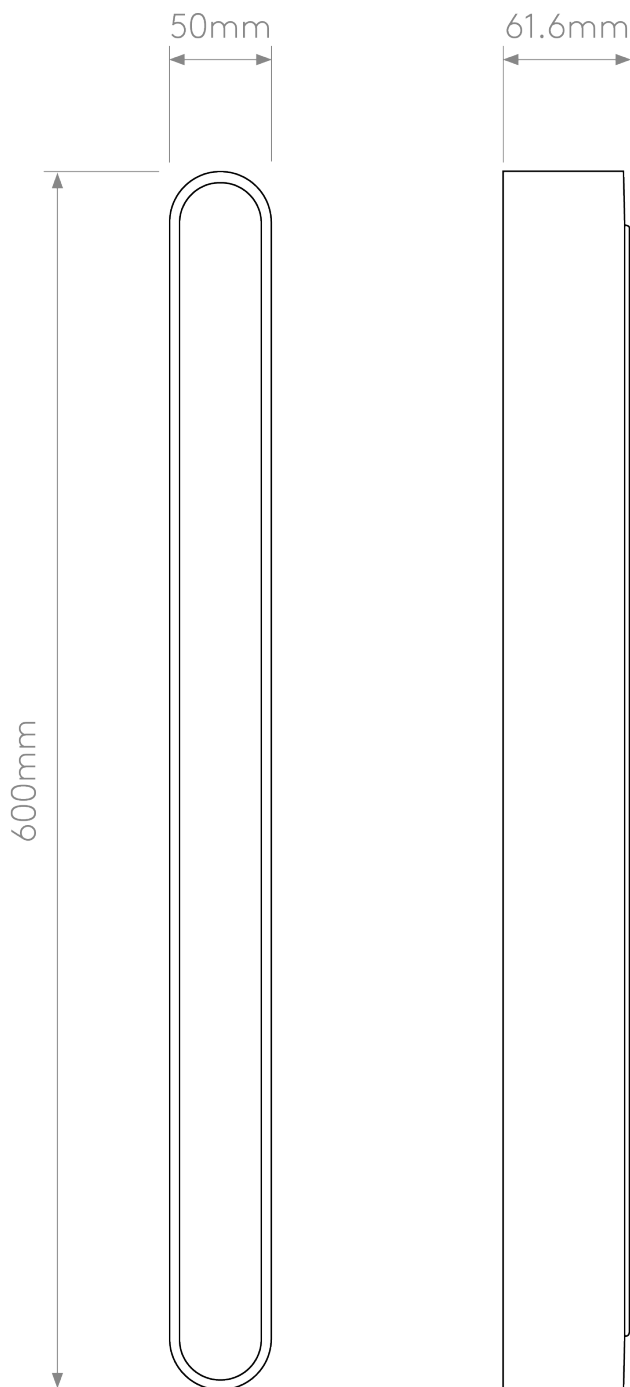

Astro Lighting - Atticus - 1440001 - LED Chrome Frosted IP44 600 3000k Bathroom Strip Wall Light

**CONTACT**