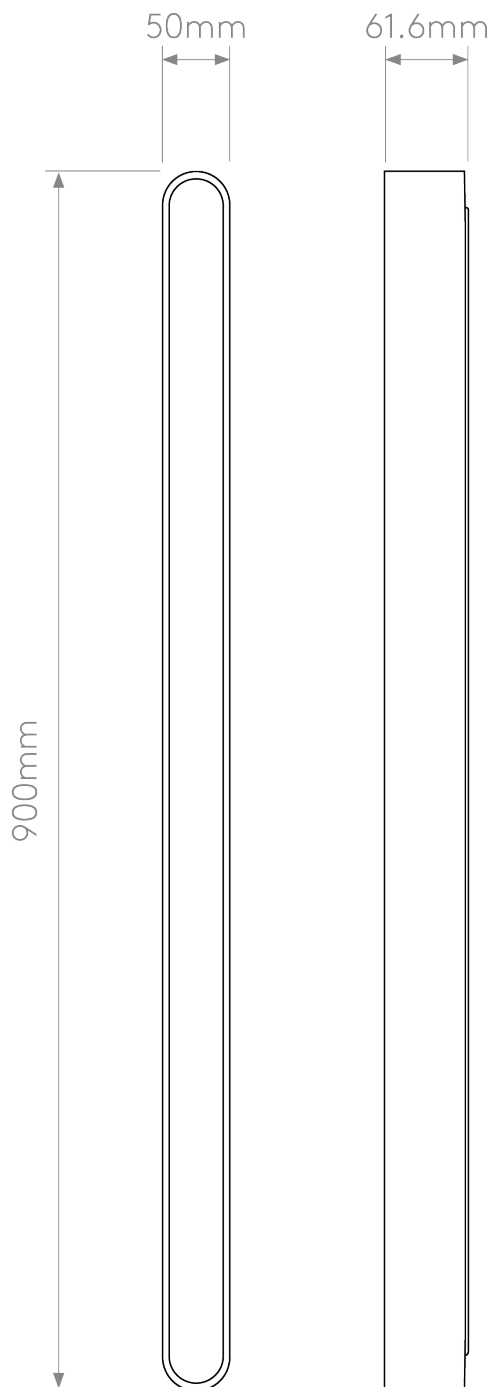

Astro Lighting - Atticus - 1440002 - LED Chrome Frosted IP44 900 3000k Bathroom Strip Wall Light

CONTACT