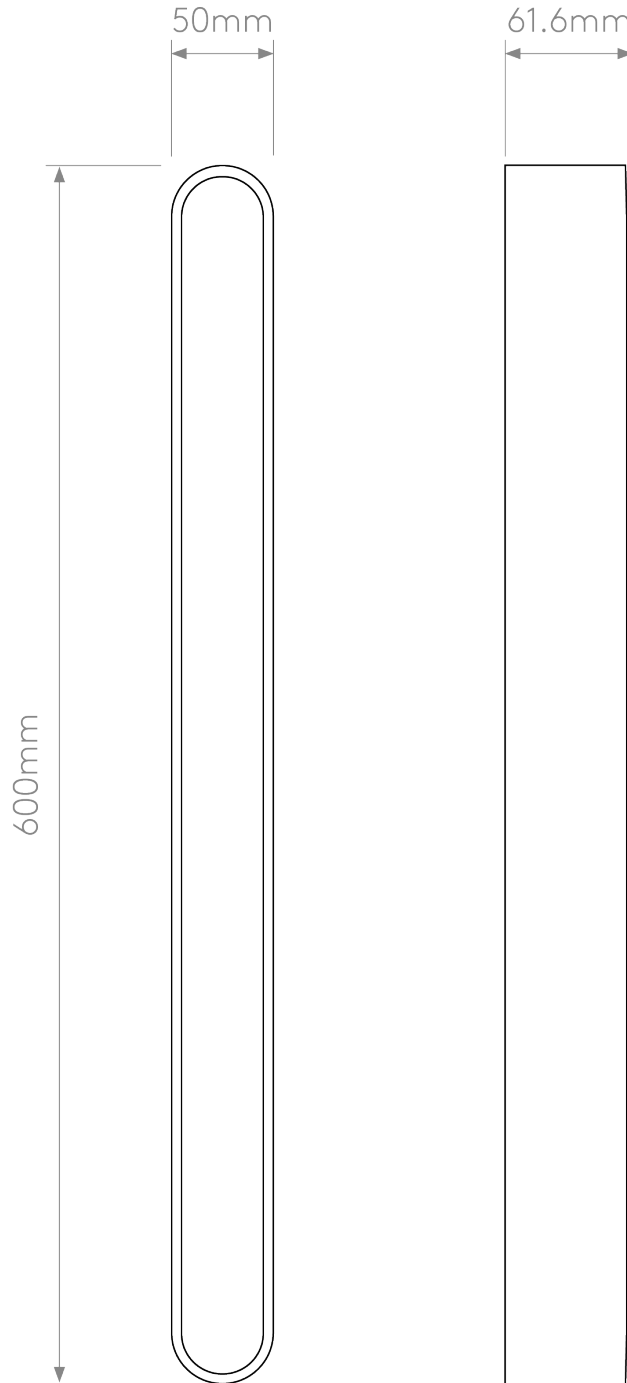

Astro Lighting - Atticus - 1440005 - LED Black Frosted IP44 600 3000k Bathroom Strip Wall Light

CONTACT