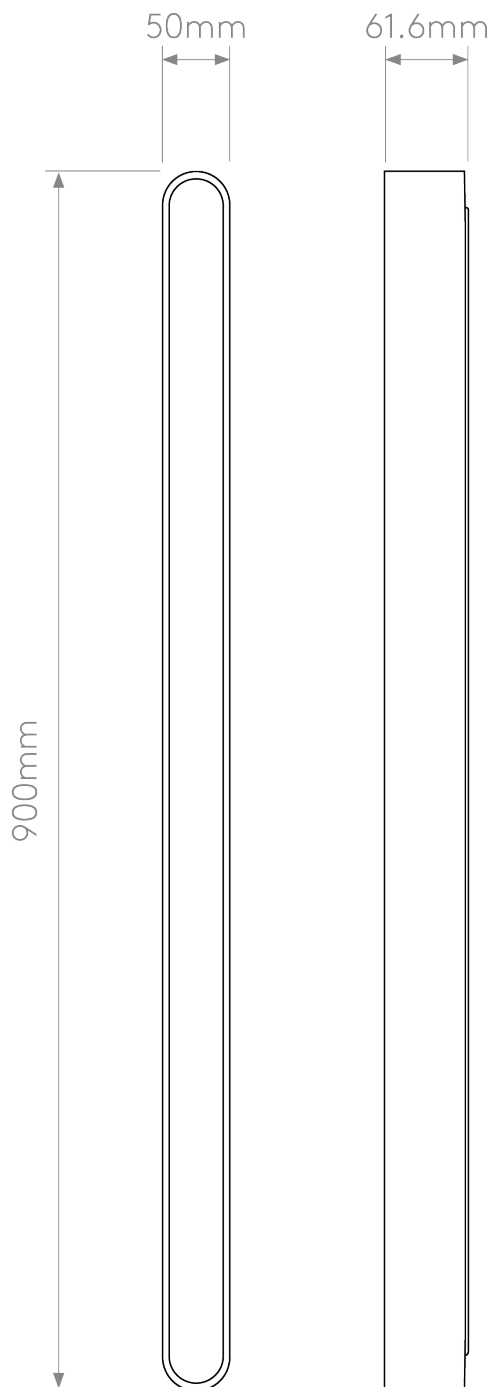

Astro Lighting - Atticus - 1440006 - LED Black Frosted IP44 900 3000k Bathroom Strip Wall Light

CONTACT