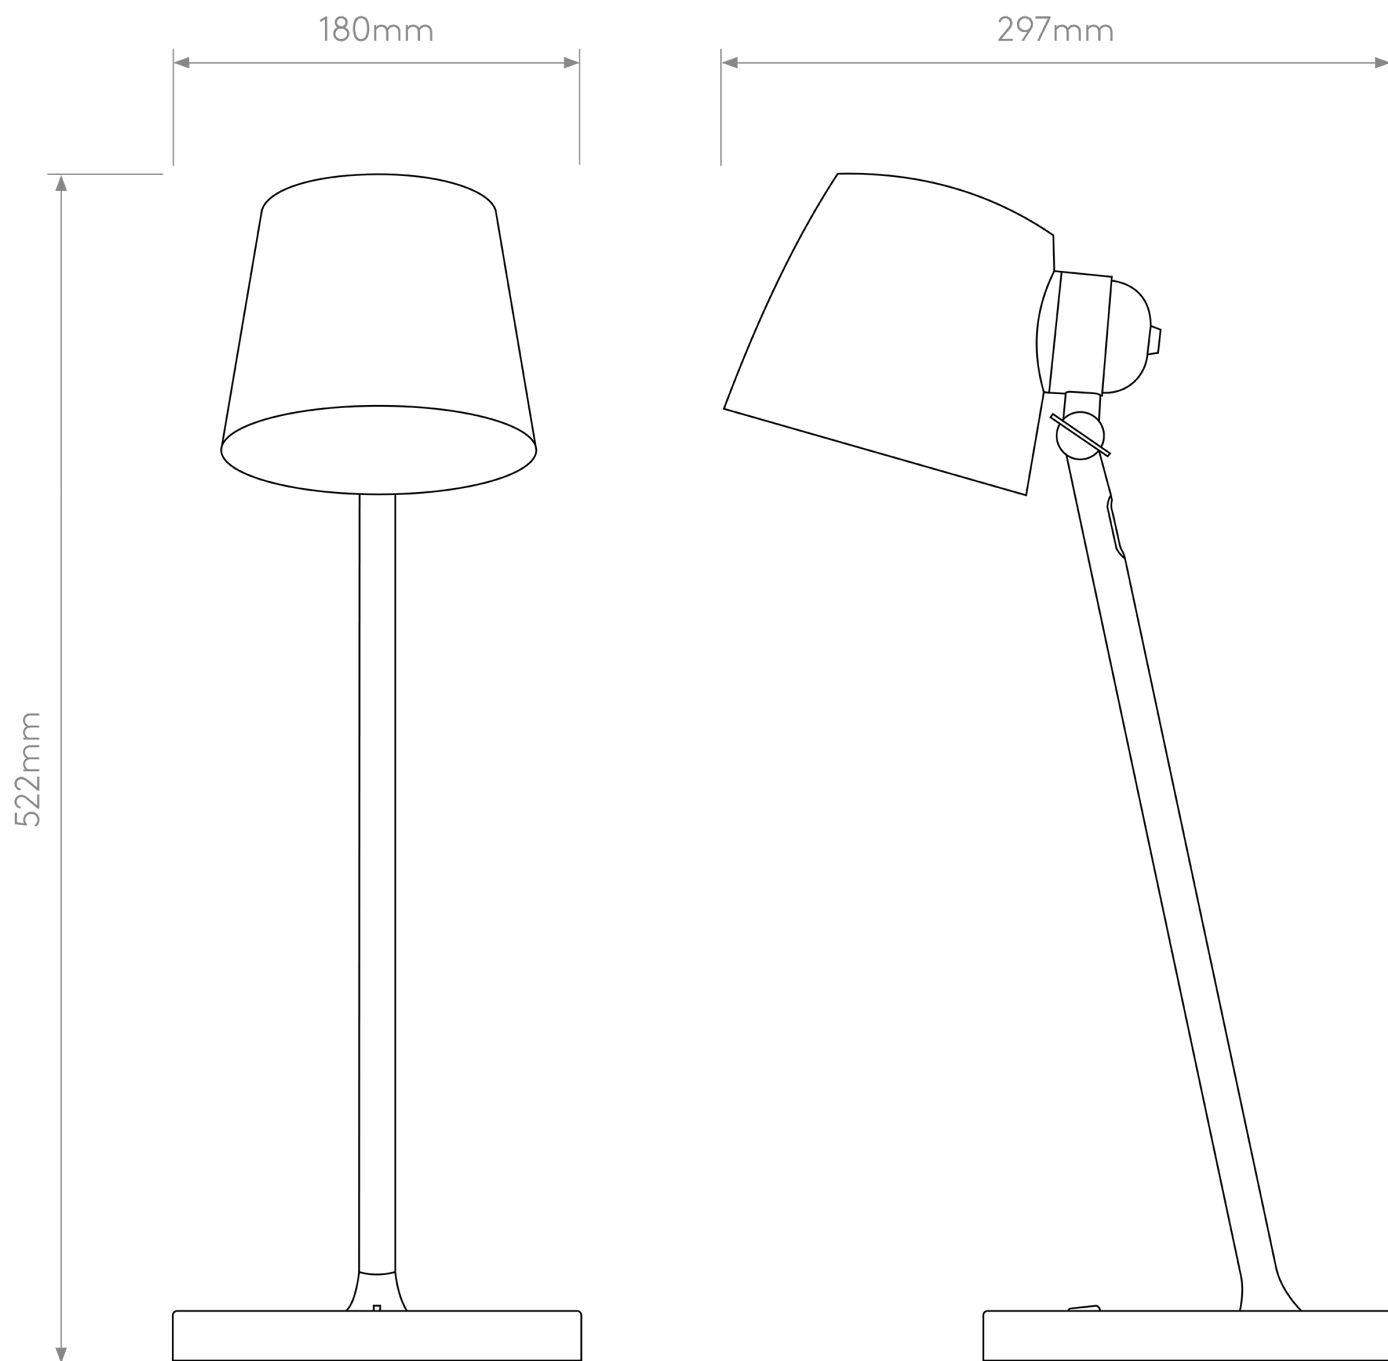

Astro Lighting - Imari - 1460001 - Bronze White Porcelain Task Table Lamp

**CONTACT**