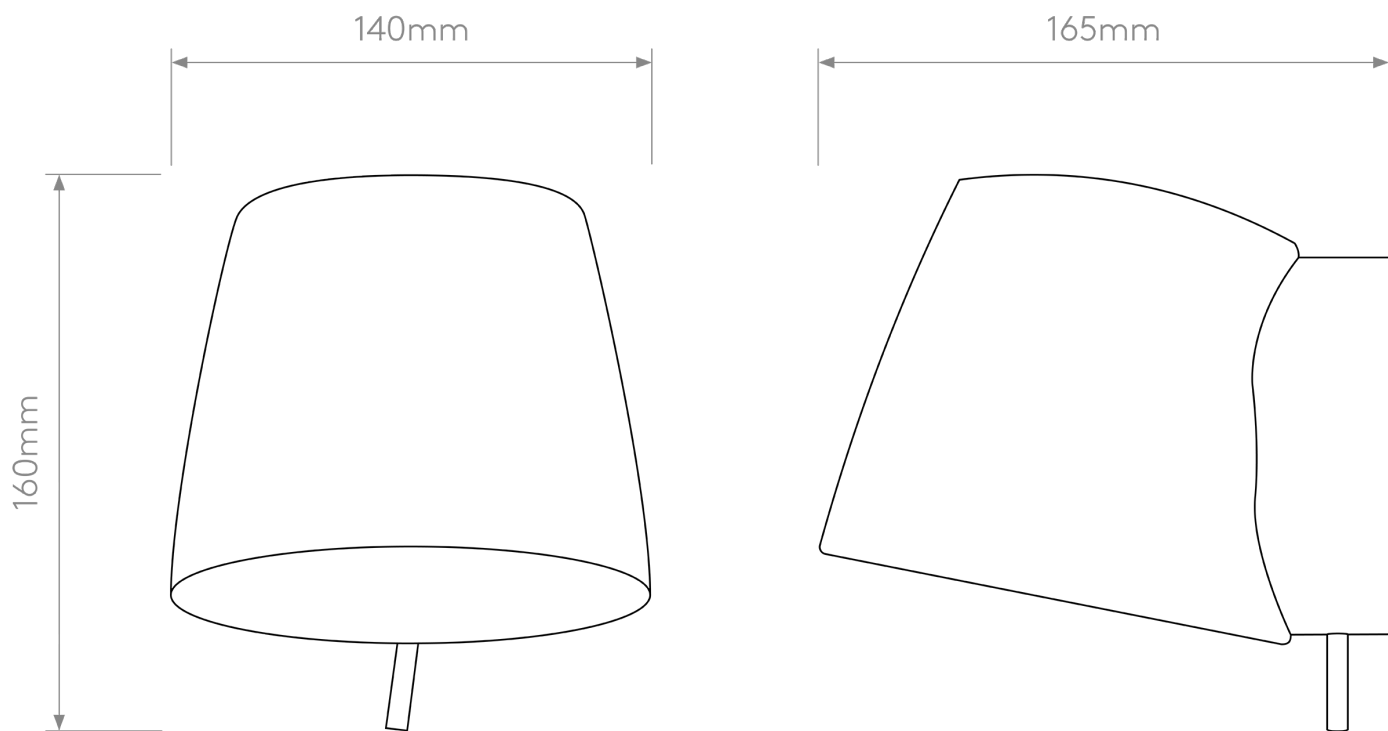

Astro Lighting - Imari - 1460002 - Bronze White Porcelain Fixed Wall Light

CONTACT