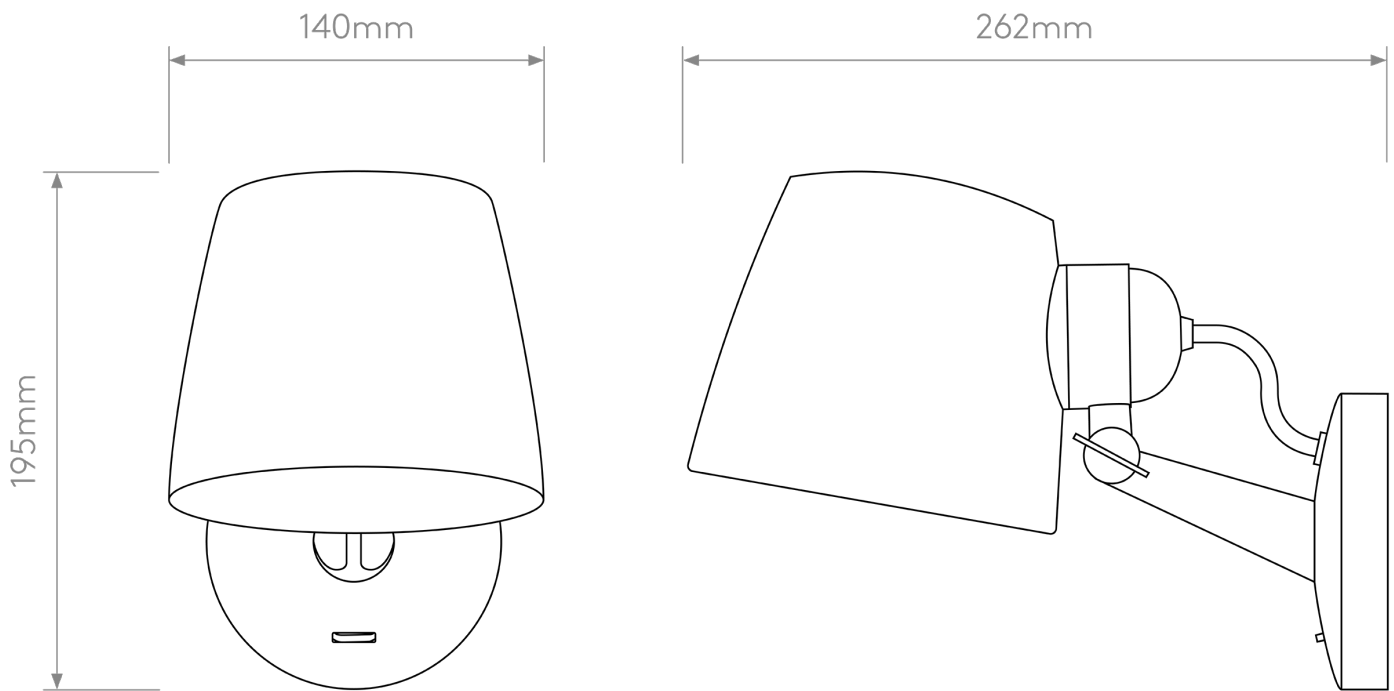

Astro Lighting - Imari - 1460003 - Bronze White Porcelain Adjustable Wall Light

CONTACT