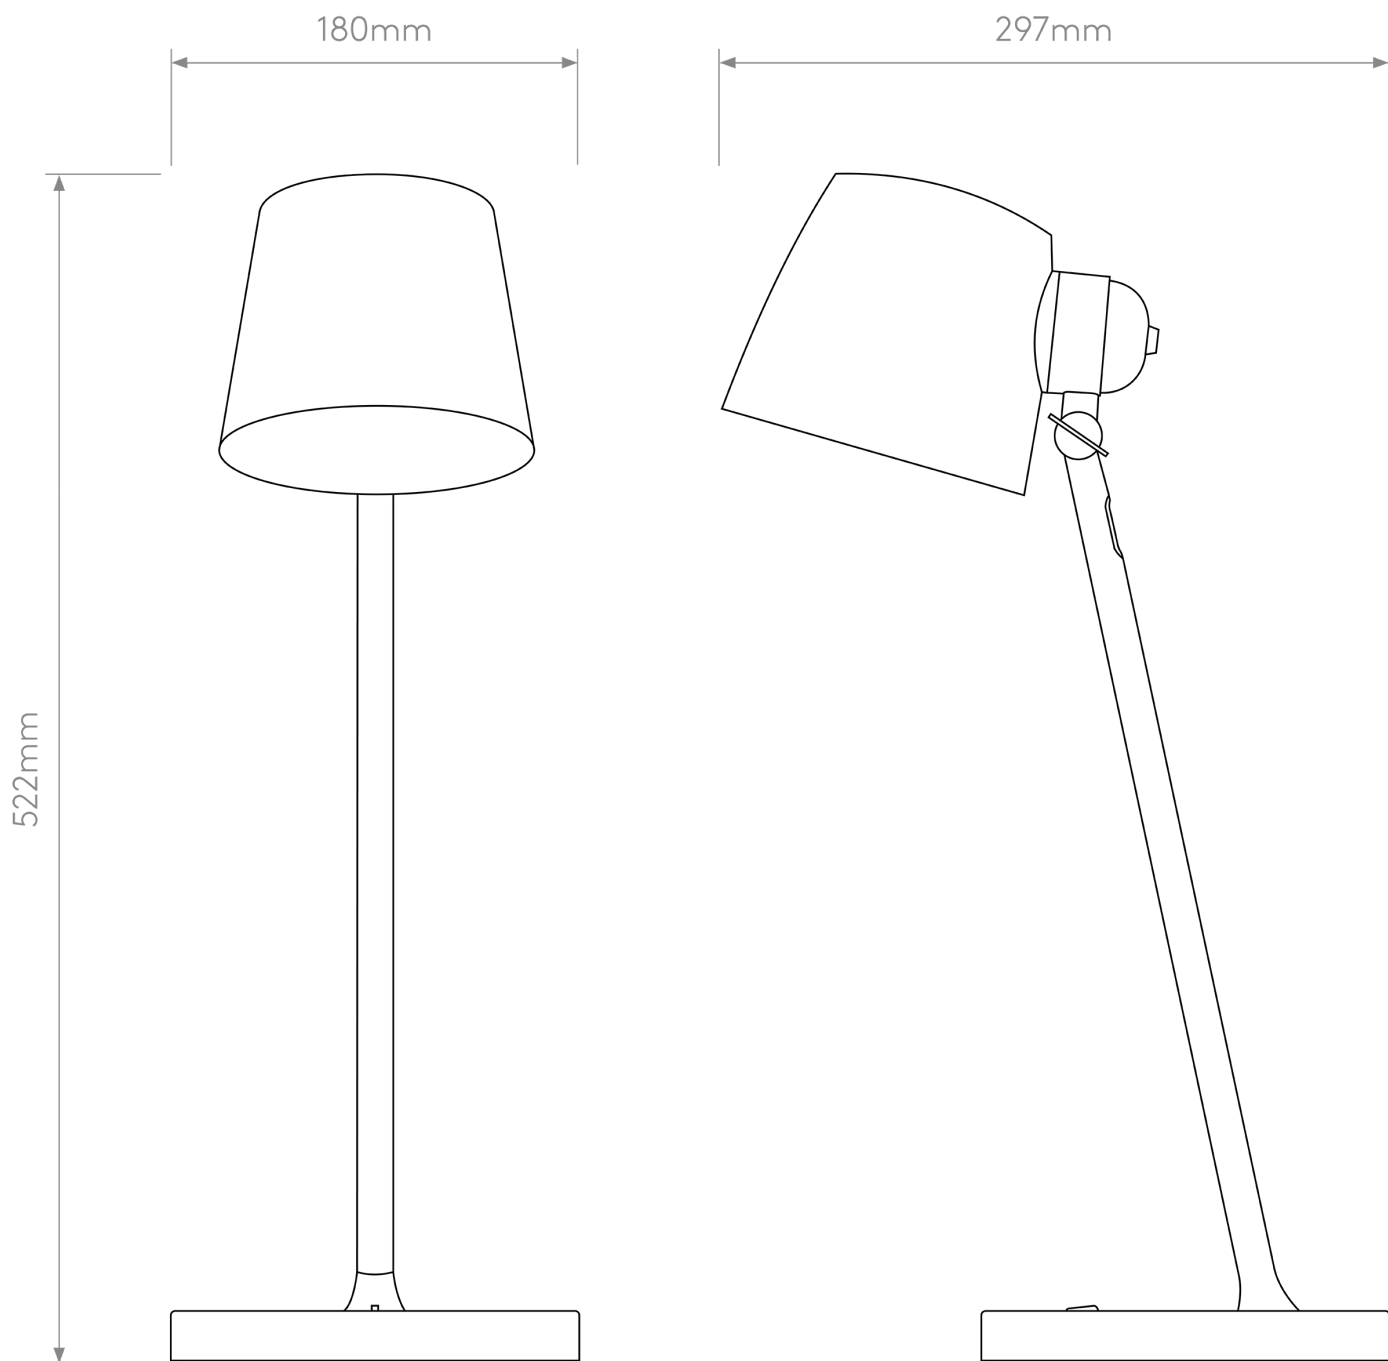

Astro Lighting - Imari - 1460004 - Nickel White Porcelain Task Table Lamp

CONTACT