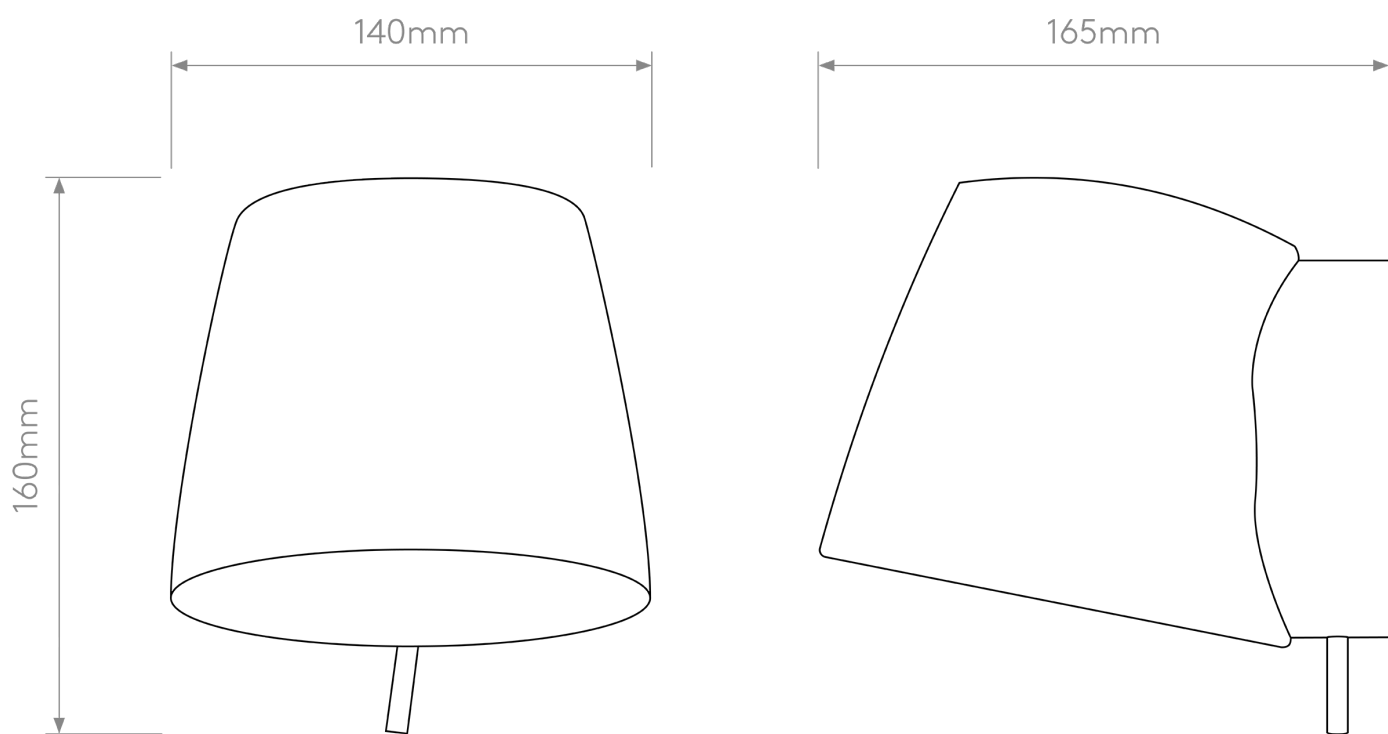

Astro Lighting - Imari - 1460005 - Nickel White Porcelain Fixed Wall Light

CONTACT