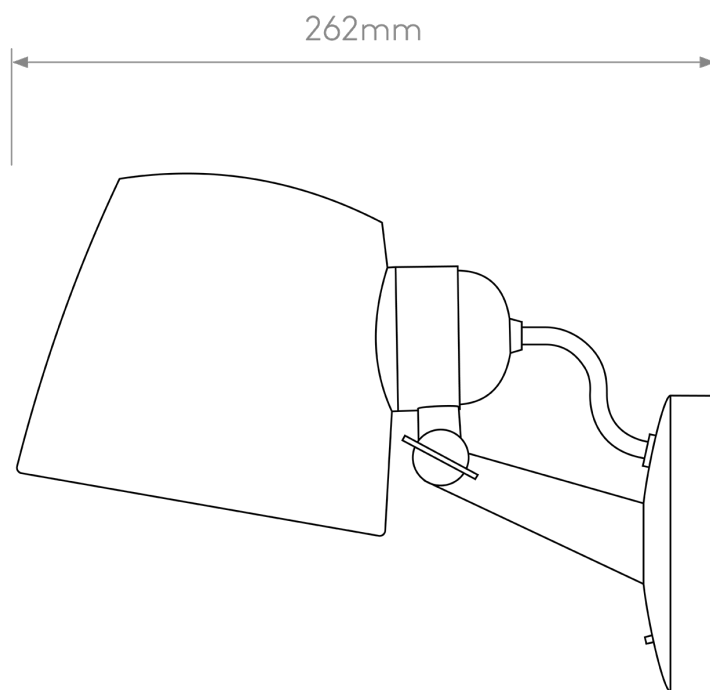

Astro Lighting - Imari - 1460006 - Nickel White Porcelain Adjustable Wall Light

CONTACT