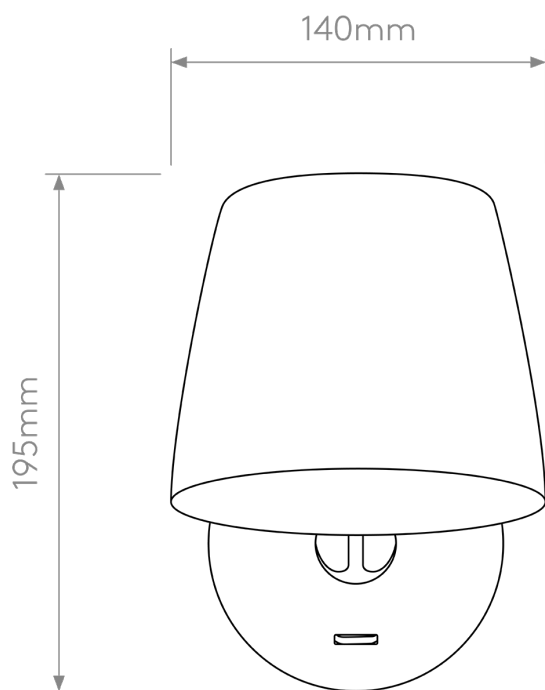

Astro Lighting - Imari - 1460006 - Nickel White Porcelain Adjustable Wall Light

CONTACT