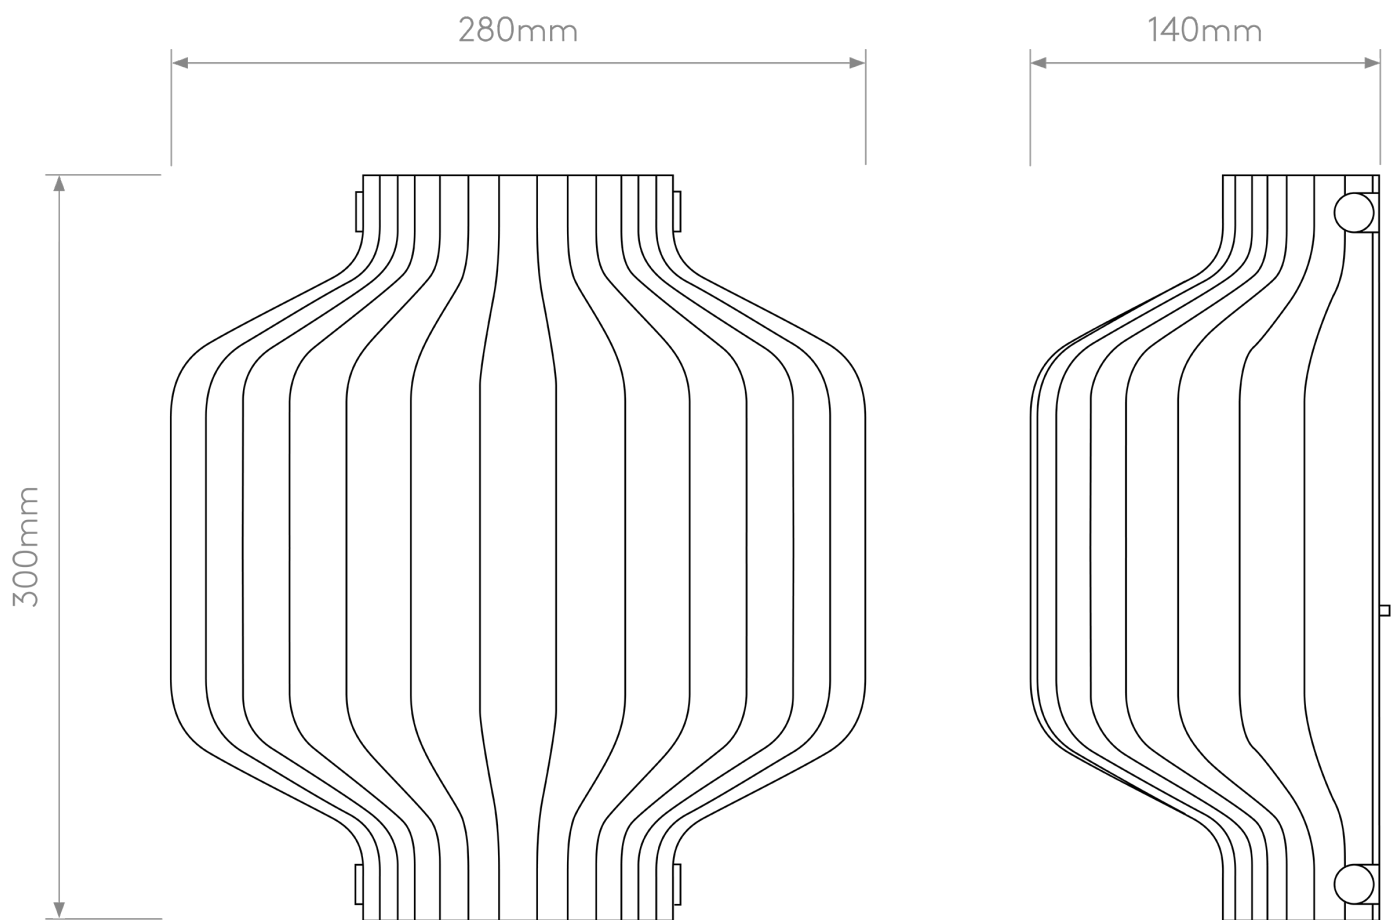

Astro Lighting - Toro - 1461001 - Clear Ribbed Glass Opal Wall Washer Light

CONTACT