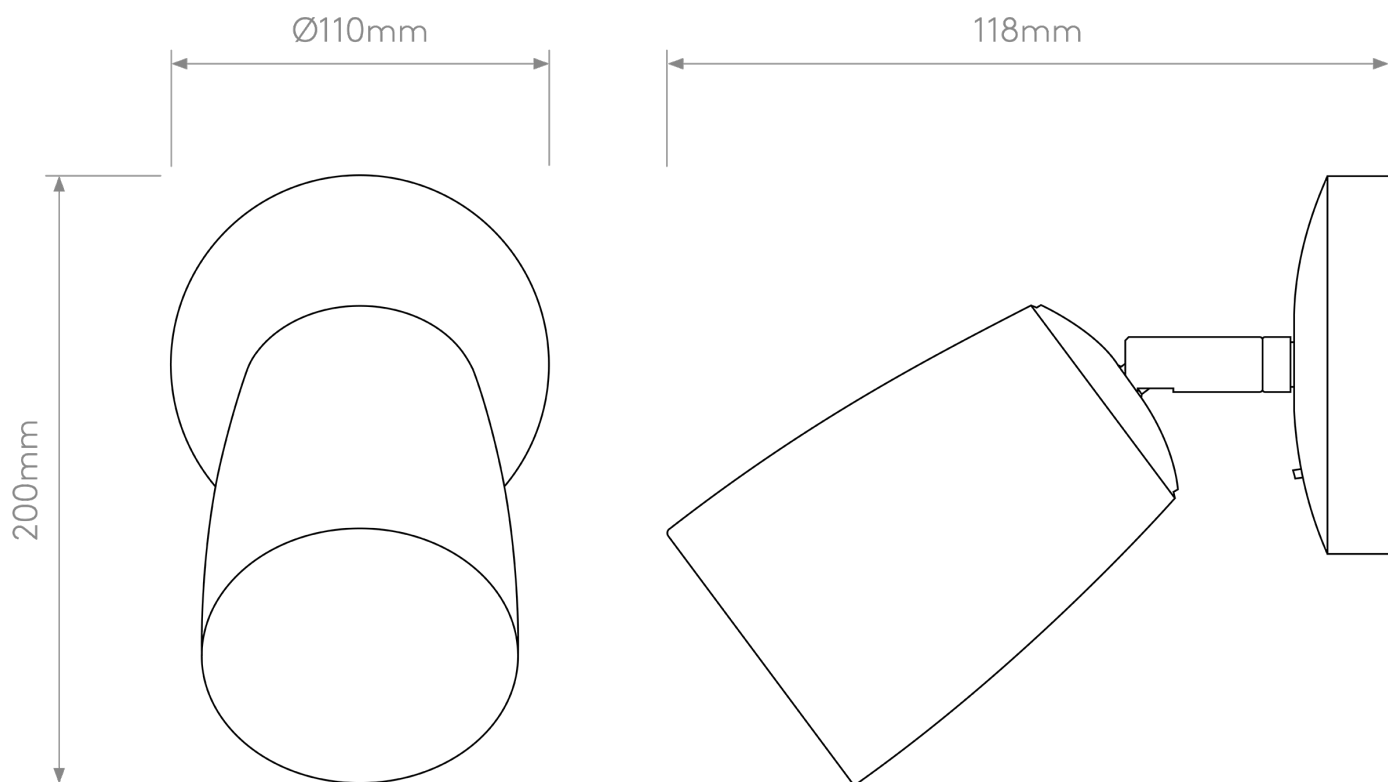

Astro Lighting - Carlton - 1467004 - White Porcelain Reading Wall Light

CONTACT