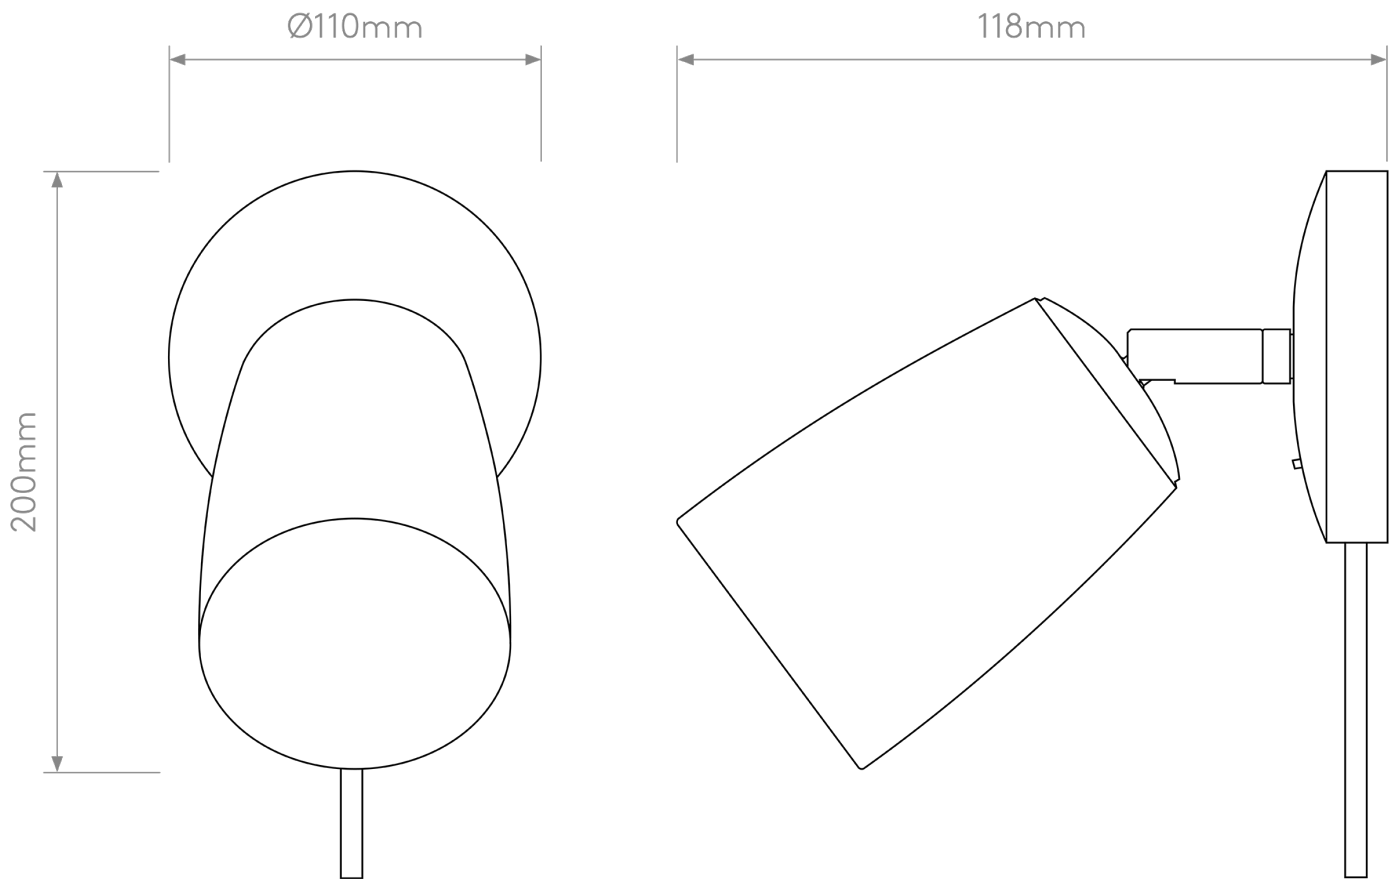

Astro Lighting - Carlton - 1467007 - White Porcelain Plug-In Plug In Reading Wall Light

CONTACT