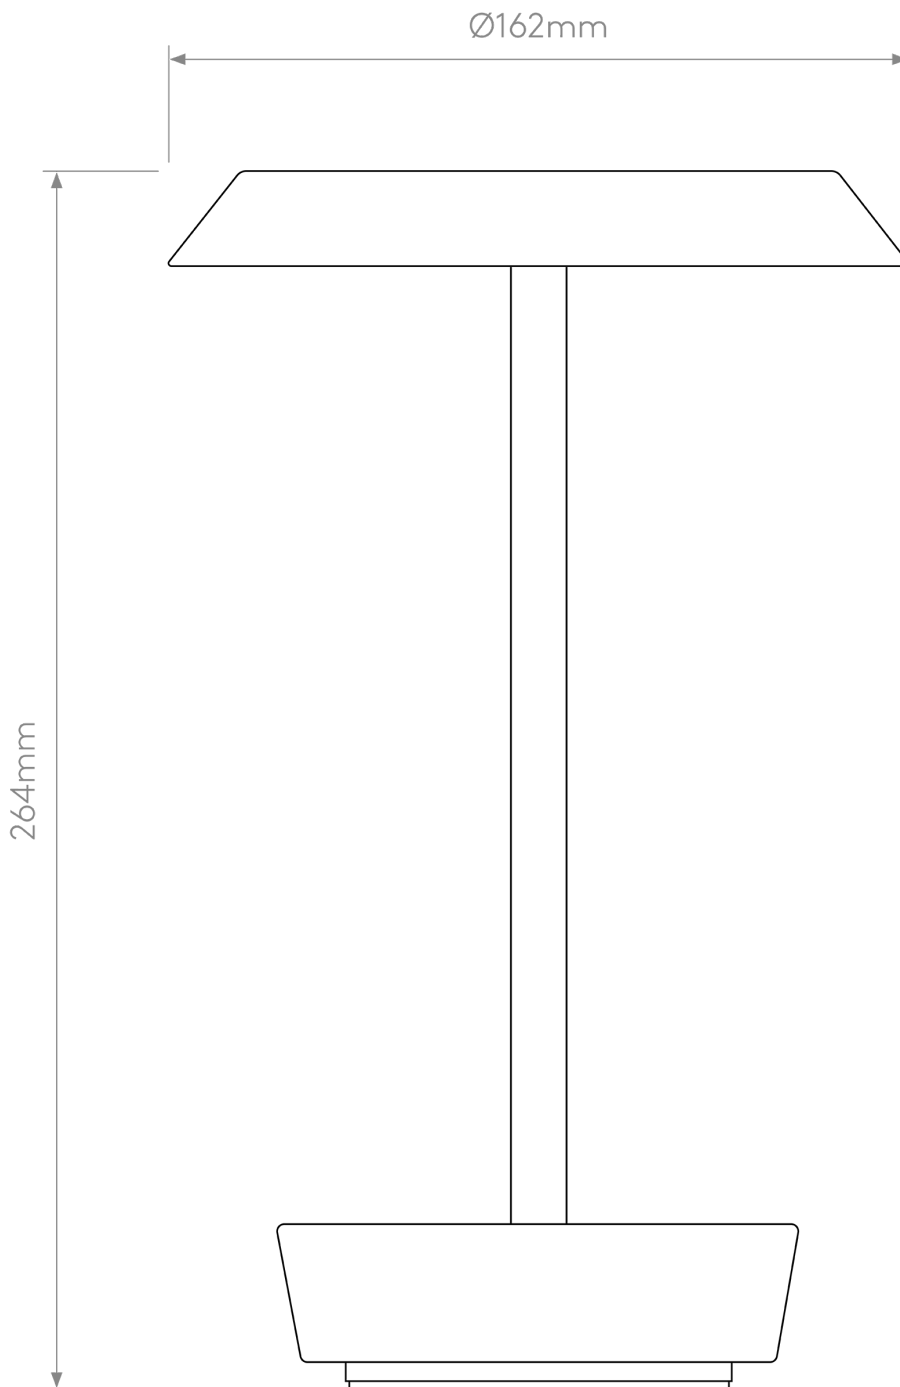

Astro Lighting - Halo - 1468001 - LED Black Touch Portable Table Lamp

CONTACT